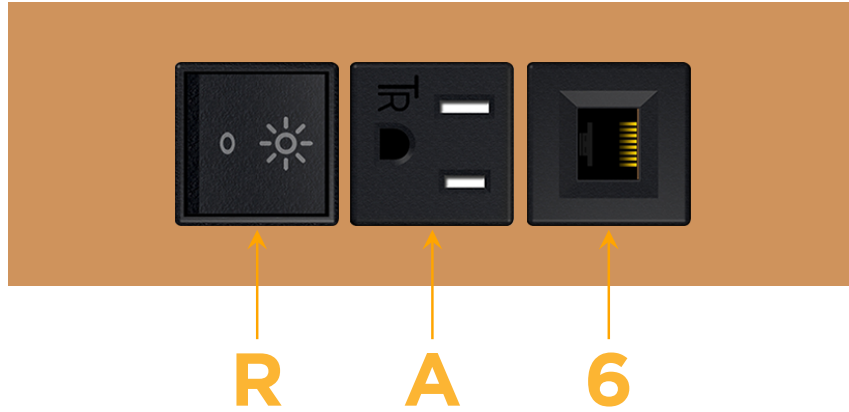

M-POWER-3T

AC POWER & DATA CONNECTIVITY SOLUTION

M-POWER-3T-RA6-CTP

Distributed by

Mormax Company, Inc.

8 Westchester Plaza

Elmsford, NY 10523

914-699-0101

sales@mormax.com

mormax.com

Metro Light & Power's line of power & data solutions offers sophisticated design elements combined with greater ease of installation. Streamlined and low-profile, enhanced by side-exiting cords, our outlets advance the industry with their cutting edge look and feel. We believe flexibility is key, and we provide a variety of mounting options, including the ability to mount in limited spaces. Our outlets are available in many finishes and configurations, in addition to a custom color and finish capability for our clients.

Trim Plate Finish: **SOLID COPPER**

Custom Finishes Available

M-POWER-3T-RA6-CTP

Features:

Module/Port Options:

- **A** Tamper Resistant AC Receptacle
- **E** USB-A & USB-C (20W)
- **M** Double USB-A (Fast Charging Ports - 18W)
- **H** HDMI
- **6** CAT 6
- **12** RJ 12
- **X** Switched AC
- **Y** 3-Way Switch (Low Voltage)
- **V** USB-C (45W High Speed Charging Port)
- **S** USB-C (25W High Speed Charging Port)
- **R** Switched AC (Rocker Switch)
- **D** Dimmer Switch

Plug:

Supplied with Low Profile Flat 45° Angle 120 VAC Plug

Optional Standard Straight 120 VAC Plug

Optional Straight 120 VAC Pass-through Plug

- CLEAN, COMPACT DESIGN
- STREAMLINED
- LOW PROFILE
- SIDE-EXITING CORDS
- PLUG & PLAY
- 6' AC CORD & PLUG (FLAT PLUG STANDARD)
- CUSTOMIZABLE CONFIGURATIONS AND FINISHES
- UL LISTED FOR MOUNTING IN FURNITURE
- 15A