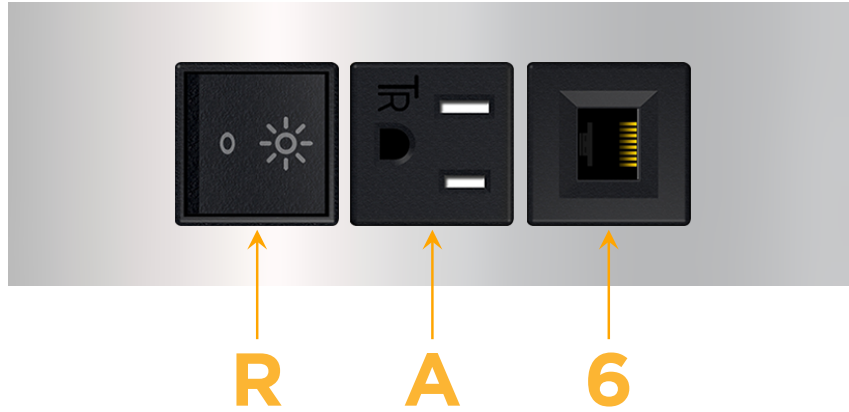

Trim Plate Finish: **CHROME (ABS)**

Custom Finishes Available

M-POWER-3T-RA6-CRATP

Features:

Module/Port Options:

- A** Tamper Resistant AC Receptacle
- E** USB-A & USB-C (20W)
- M** Double USB-A (Fast Charging Ports - 18W)
- H** HDMI
- 6** CAT 6
- 12** RJ 12
- X** Switched AC
- Y** 3-Way Switch (Low Voltage)
- V** USB-C (45W High Speed Charging Port)
- S** USB-C (25W High Speed Charging Port)
- R** Switched AC (Rocker Switch)
- D** Dimmer Switch

Plug:

Supplied with Low Profile Flat 45° Angle 120 VAC Plug

Optional Standard Straight 120 VAC Plug

Optional Straight 120 VAC Pass-through Plug

- CLEAN, COMPACT DESIGN
- STREAMLINED
- LOW PROFILE
- SIDE-EXITING CORDS
- PLUG & PLAY
- 6' AC CORD & PLUG (FLAT PLUG STANDARD)
- CUSTOMIZABLE CONFIGURATIONS AND FINISHES
- UL LISTED FOR MOUNTING IN FURNITURE
- 15A