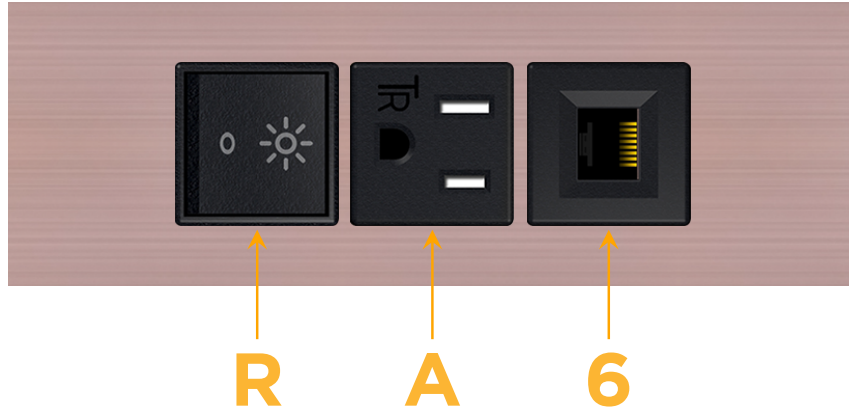

Trim Plate Finish: **CHAMPAGNE (ABS)**

Custom Finishes Available

M-POWER-3T-RA6-CHATP

Features:

Module/Port Options:

- A** Tamper Resistant AC Receptacle
- E** USB-A & USB-C (20W)
- M** Double USB-A (Fast Charging Ports - 18W)
- H** HDMI
- 6** CAT 6
- 12** RJ 12
- X** Switched AC
- Y** 3-Way Switch (Low Voltage)
- V** USB-C (45W High Speed Charging Port)
- S** USB-C (25W High Speed Charging Port)
- R** Switched AC (Rocker Switch)
- D** Dimmer Switch

Plug:

Supplied with Low Profile Flat 45° Angle 120 VAC Plug

Optional Standard Straight 120 VAC Plug

Optional Straight 120 VAC Pass-through Plug

- CLEAN, COMPACT DESIGN
- STREAMLINED
- LOW PROFILE
- SIDE-EXITING CORDS
- PLUG & PLAY
- 6' AC CORD & PLUG (FLAT PLUG STANDARD)
- CUSTOMIZABLE CONFIGURATIONS AND FINISHES
- UL LISTED FOR MOUNTING IN FURNITURE
- 15A