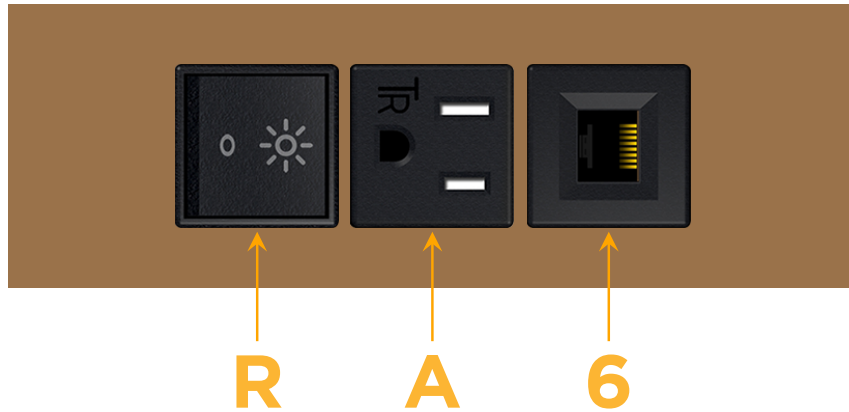

M-POWER-3T

AC POWER & DATA CONNECTIVITY SOLUTION

M-POWER-3T-RA6-BZTP

Distributed by

Mormax Company, Inc.

8 Westchester Plaza

Elmsford, NY 10523

914-699-0101

sales@mormax.com

mormax.com

Metro Light & Power's line of power & data solutions offers sophisticated design elements combined with greater ease of installation. Streamlined and low-profile, enhanced by side-exiting cords, our outlets advance the industry with their cutting edge look and feel. We believe flexibility is key, and we provide a variety of mounting options, including the ability to mount in limited spaces. Our outlets are available in many finishes and configurations, in addition to a custom color and finish capability for our clients.

Trim Plate Finish: **SOLID BRONZE**

Custom Finishes Available

M-POWER-3T-RA6-BZTP

Features:

Module/Port Options:

- **A** Tamper Resistant AC Receptacle
- **E** USB-A & USB-C (20W)
- **M** Double USB-A (Fast Charging Ports - 18W)
- **H** HDMI
- **6** CAT 6
- **12** RJ 12
- **X** Switched AC
- **Y** 3-Way Switch (Low Voltage)
- **V** USB-C (45W High Speed Charging Port)
- **S** USB-C (25W High Speed Charging Port)
- **R** Switched AC (Rocker Switch)
- **D** Dimmer Switch

Plug:

Supplied with Low Profile Flat 45° Angle 120 VAC Plug

Optional Standard Straight 120 VAC Plug

Optional Straight 120 VAC Pass-through Plug

- CLEAN, COMPACT DESIGN
- STREAMLINED
- LOW PROFILE
- SIDE-EXITING CORDS
- PLUG & PLAY
- 6' AC CORD & PLUG (FLAT PLUG STANDARD)
- CUSTOMIZABLE CONFIGURATIONS AND FINISHES
- UL LISTED FOR MOUNTING IN FURNITURE
- 15A