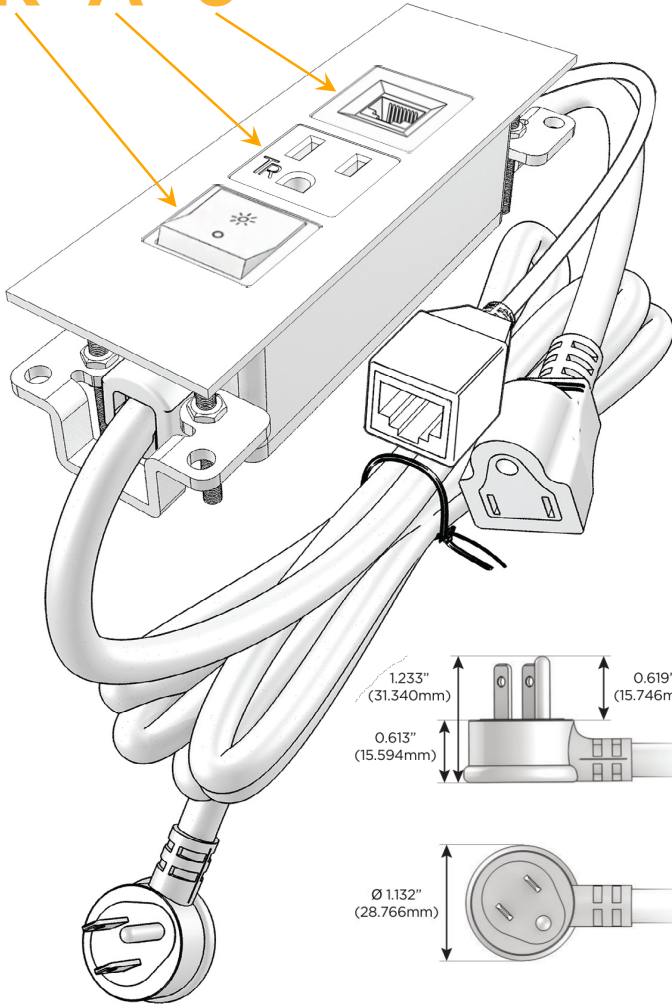

### Module/Port Options:

- A** Tamper Resistant AC Receptacle
- E** USB-A & USB-C (20W)
- M** Double USB-A (Fast Charging Ports - 18W)
- H** HDMI
- 6** CAT 6
- 12** RJ 12
- X** Switched AC
- Y** 3-Way Switch (Low Voltage)
- V** USB-C (45W High Speed Charging Port)
- S** USB-C (25W High Speed Charging Port)
- R** Switched AC (Rocker Switch)
- D** Dimmer Switch

### Plug:

Supplied with Low Profile Flat 45° Angle 120 VAC Plug

Optional Standard Straight 120 VAC Plug

Optional Straight 120 VAC Pass-through Plug

- CLEAN, COMPACT DESIGN
- STREAMLINED
- LOW PROFILE
- SIDE-EXITING CORDS
- PLUG & PLAY
- 6' AC CORD & PLUG (FLAT PLUG STANDARD)
- CUSTOMIZABLE CONFIGURATIONS AND FINISHES
- UL LISTED FOR MOUNTING IN FURNITURE
- 15A

sales@mormax.com

mormax.com

Specs:

**Modules/Ports:**

- R** Switched AC (Rocker Switch)
- A** Tamper Resistant AC Receptacle
- 6** CAT 6

**R A 6**

TOP