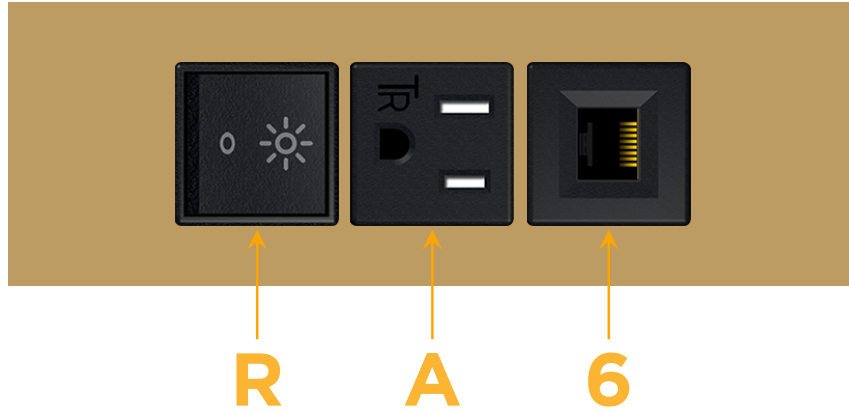

Trim Plate Finish: **STANDARD BRONZE (ABS)**

Custom Finishes Available

M-POWER-3T-RA6-BZATP

Features:

Module/Port Options:

- A** Tamper Resistant AC Receptacle
- E** USB-A & USB-C (20W)
- M** Double USB-A (Fast Charging Ports - 18W)
- H** HDMI
- 6** CAT 6
- 12** RJ 12
- X** Switched AC
- Y** 3-Way Switch (Low Voltage)
- V** USB-C (45W High Speed Charging Port)
- S** USB-C (25W High Speed Charging Port)
- R** Switched AC (Rocker Switch)
- D** Dimmer Switch

Plug:

Supplied with Low Profile Flat 45° Angle 120 VAC Plug

Optional Standard Straight 120 VAC Plug

Optional Straight 120 VAC Pass-through Plug

- CLEAN, COMPACT DESIGN
- STREAMLINED
- LOW PROFILE
- SIDE-EXITING CORDS
- PLUG & PLAY
- 6' AC CORD & PLUG (FLAT PLUG STANDARD)
- CUSTOMIZABLE CONFIGURATIONS AND FINISHES
- UL LISTED FOR MOUNTING IN FURNITURE
- 15A