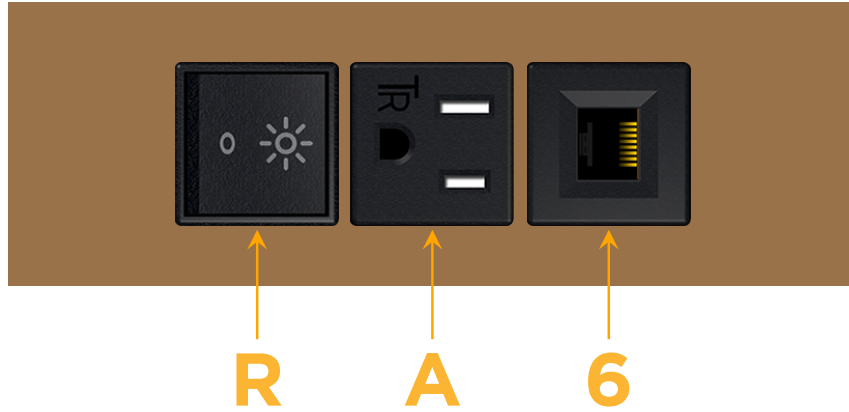

Trim Plate Finish: **ARCHITECTURAL BRONZE (ABS)**

Custom Finishes Available

M-POWER-3T-RA6-BZ5ATP

Features:

Module/Port Options:

- A** Tamper Resistant AC Receptacle
- E** USB-A & USB-C (20W)
- M** Double USB-A (Fast Charging Ports - 18W)
- H** HDMI
- 6** CAT 6
- 12** RJ 12
- X** Switched AC
- Y** 3-Way Switch (Low Voltage)
- V** USB-C (45W High Speed Charging Port)
- S** USB-C (25W High Speed Charging Port)
- R** Switched AC (Rocker Switch)
- D** Dimmer Switch

Plug:

Supplied with Low Profile Flat 45° Angle 120 VAC Plug

Optional Standard Straight 120 VAC Plug

Optional Straight 120 VAC Pass-through Plug

- CLEAN, COMPACT DESIGN
- STREAMLINED
- LOW PROFILE
- SIDE-EXITING CORDS
- PLUG & PLAY
- 6' AC CORD & PLUG (FLAT PLUG STANDARD)
- CUSTOMIZABLE CONFIGURATIONS AND FINISHES
- UL LISTED FOR MOUNTING IN FURNITURE
- 15A

sales@mormax.com

mormax.com

Specs:

Modules/Ports:

- R** Switched AC (Rocker Switch)
- A** Tamper Resistant AC Receptacle
- 6** CAT 6

R A 6

TOP