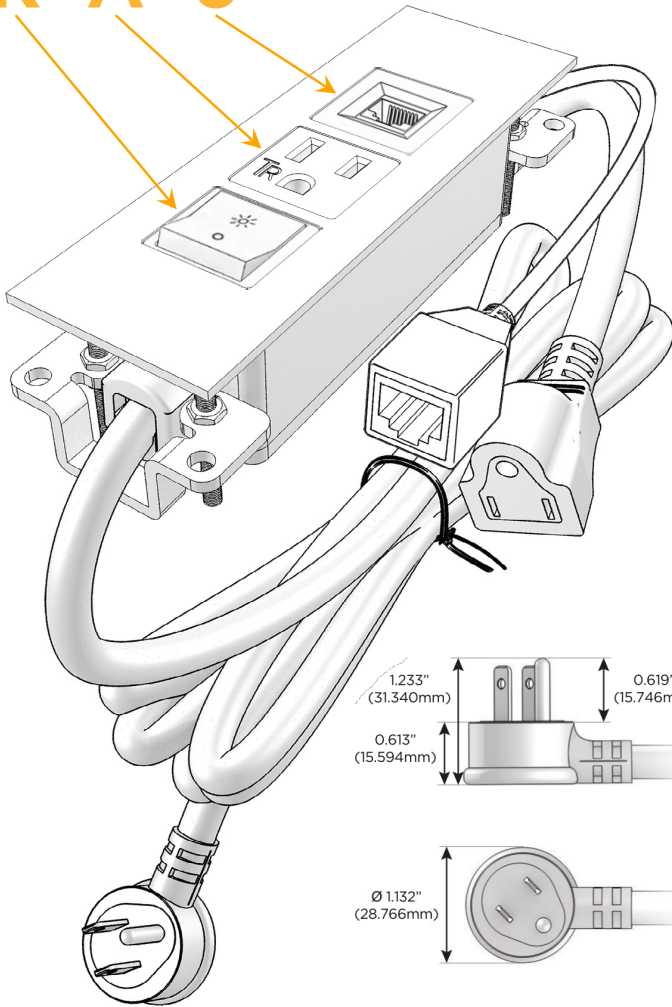

Trim Plate Finish: **ARCHITECTURAL BRONZE (ABS)**

Custom Finishes Available

M-POWER-3T-RA6-BZ5ATP

Features:

Module/Port Options:

- A** Tamper Resistant AC Receptacle
- E** USB-A & USB-C (20W)
- M** Double USB-A (Fast Charging Ports - 18W)
- H** HDMI
- 6** CAT 6
- 12** RJ 12
- X** Switched AC
- Y** 3-Way Switch (Low Voltage)
- V** USB-C (45W High Speed Charging Port)
- S** USB-C (25W High Speed Charging Port)
- R** Switched AC (Rocker Switch)
- D** Dimmer Switch

Plug:

Supplied with Low Profile Flat 45° Angle 120 VAC Plug

Optional Standard Straight 120 VAC Plug

Optional Straight 120 VAC Pass-through Plug

- CLEAN, COMPACT DESIGN
- STREAMLINED
- LOW PROFILE
- SIDE-EXITING CORDS
- PLUG & PLAY
- 6' AC CORD & PLUG (FLAT PLUG STANDARD)
- CUSTOMIZABLE CONFIGURATIONS AND FINISHES
- UL LISTED FOR MOUNTING IN FURNITURE
- 15A

sales@mormax.com

mormax.com

Specs:

Modules/Ports:

- R** Switched AC (Rocker Switch)
- A** Tamper Resistant AC Receptacle
- 6** CAT 6

R A 6

TOP