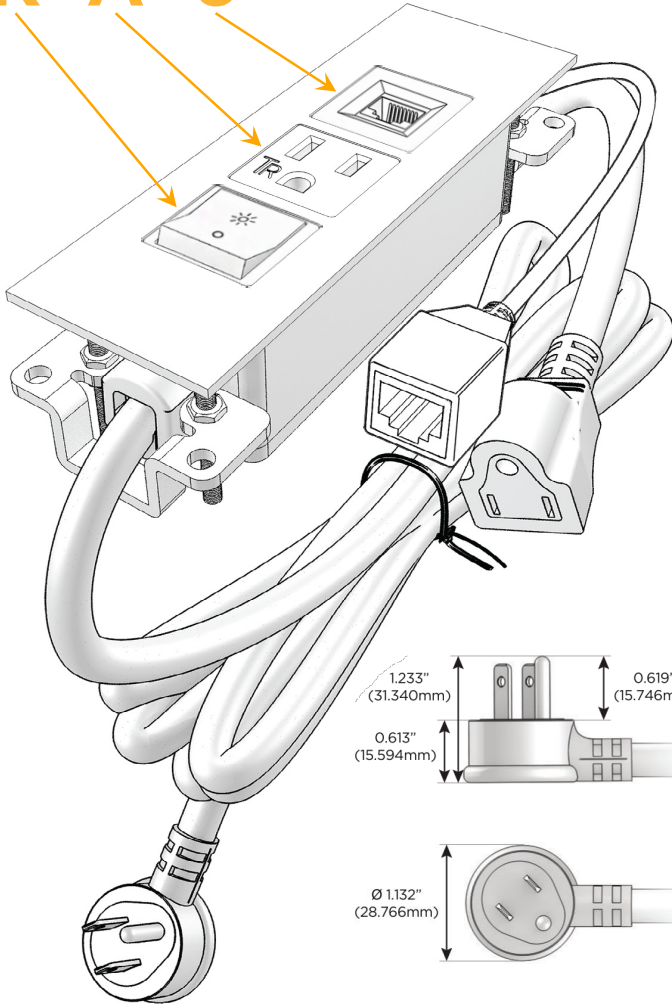

Trim Plate Finish: **ANTIQUED ARCHITECTURAL BRONZE (ABS)**

Custom Finishes Available

M-POWER-3T-RA6-BZ5AATP

Features:

Module/Port Options:

- A** Tamper Resistant AC Receptacle
- E** USB-A & USB-C (20W)
- M** Double USB-A (Fast Charging Ports - 18W)
- H** HDMI
- 6** CAT 6
- 12** RJ 12
- X** Switched AC
- Y** 3-Way Switch (Low Voltage)
- V** USB-C (45W High Speed Charging Port)
- S** USB-C (25W High Speed Charging Port)
- R** Switched AC (Rocker Switch)
- D** Dimmer Switch

Plug:

Supplied with Low Profile Flat 45° Angle 120 VAC Plug

Optional Standard Straight 120 VAC Plug

Optional Straight 120 VAC Pass-through Plug

- CLEAN, COMPACT DESIGN
- STREAMLINED
- LOW PROFILE
- SIDE-EXITING CORDS
- PLUG & PLAY
- 6' AC CORD & PLUG (FLAT PLUG STANDARD)
- CUSTOMIZABLE CONFIGURATIONS AND FINISHES
- UL LISTED FOR MOUNTING IN FURNITURE
- 15A

sales@mormax.com

mormax.com

Specs:

Modules/Ports:

- R** Switched AC (Rocker Switch)
- A** Tamper Resistant AC Receptacle
- 6** CAT 6

R A 6

TOP