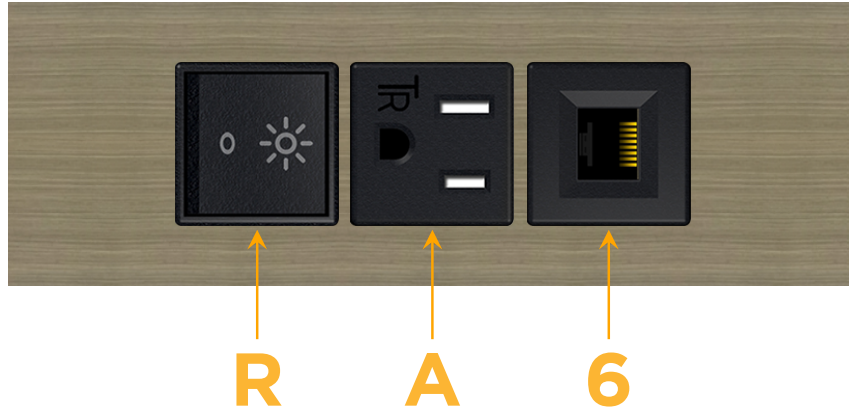

Trim Plate Finish: **ANTIQUED ARCHITECTURAL BRONZE (ABS)**

Custom Finishes Available

M-POWER-3T-RA6-BZ5AATP

Features:

Module/Port Options:

- A** Tamper Resistant AC Receptacle
- E** USB-A & USB-C (20W)
- M** Double USB-A (Fast Charging Ports - 18W)
- H** HDMI
- 6** CAT 6
- 12** RJ 12
- X** Switched AC
- Y** 3-Way Switch (Low Voltage)
- V** USB-C (45W High Speed Charging Port)
- S** USB-C (25W High Speed Charging Port)
- R** Switched AC (Rocker Switch)
- D** Dimmer Switch

Plug:

Supplied with Low Profile Flat 45° Angle 120 VAC Plug

Optional Standard Straight 120 VAC Plug

Optional Straight 120 VAC Pass-through Plug

- CLEAN, COMPACT DESIGN
- STREAMLINED
- LOW PROFILE
- SIDE-EXITING CORDS
- PLUG & PLAY
- 6' AC CORD & PLUG (FLAT PLUG STANDARD)
- CUSTOMIZABLE CONFIGURATIONS AND FINISHES
- UL LISTED FOR MOUNTING IN FURNITURE
- 15A