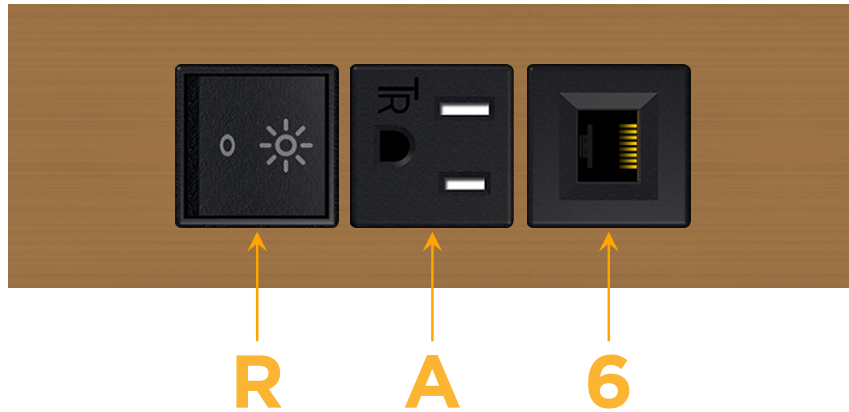

M-POWER-3T

AC POWER & DATA CONNECTIVITY SOLUTION

M-POWER-3T-RA6-BZ4TP

Distributed by

Mormax Company, Inc.

8 Westchester Plaza

Elmsford, NY 10523

914-699-0101

sales@mormax.com

mormax.com

Metro Light & Power's line of power & data solutions offers sophisticated design elements combined with greater ease of installation. Streamlined and low-profile, enhanced by side-exiting cords, our outlets advance the industry with their cutting edge look and feel. We believe flexibility is key, and we provide a variety of mounting options, including the ability to mount in limited spaces. Our outlets are available in many finishes and configurations, in addition to a custom color and finish capability for our clients.

Trim Plate Finish: **SOLID BRONZE BRUSHED**

Custom Finishes Available

M-POWER-3T-RA6-BZ4TP

Features:

Module/Port Options:

- **A** Tamper Resistant AC Receptacle
- **E** USB-A & USB-C (20W)
- **M** Double USB-A (Fast Charging Ports - 18W)
- **H** HDMI
- **6** CAT 6
- **12** RJ 12
- **X** Switched AC
- **Y** 3-Way Switch (Low Voltage)
- **V** USB-C (45W High Speed Charging Port)
- **S** USB-C (25W High Speed Charging Port)
- **R** Switched AC (Rocker Switch)
- **D** Dimmer Switch

Plug:

Supplied with Low Profile Flat 45° Angle 120 VAC Plug

Optional Standard Straight 120 VAC Plug

Optional Straight 120 VAC Pass-through Plug

- CLEAN, COMPACT DESIGN
- STREAMLINED
- LOW PROFILE
- SIDE-EXITING CORDS
- PLUG & PLAY
- 6' AC CORD & PLUG (FLAT PLUG STANDARD)
- CUSTOMIZABLE CONFIGURATIONS AND FINISHES
- UL LISTED FOR MOUNTING IN FURNITURE
- 15A