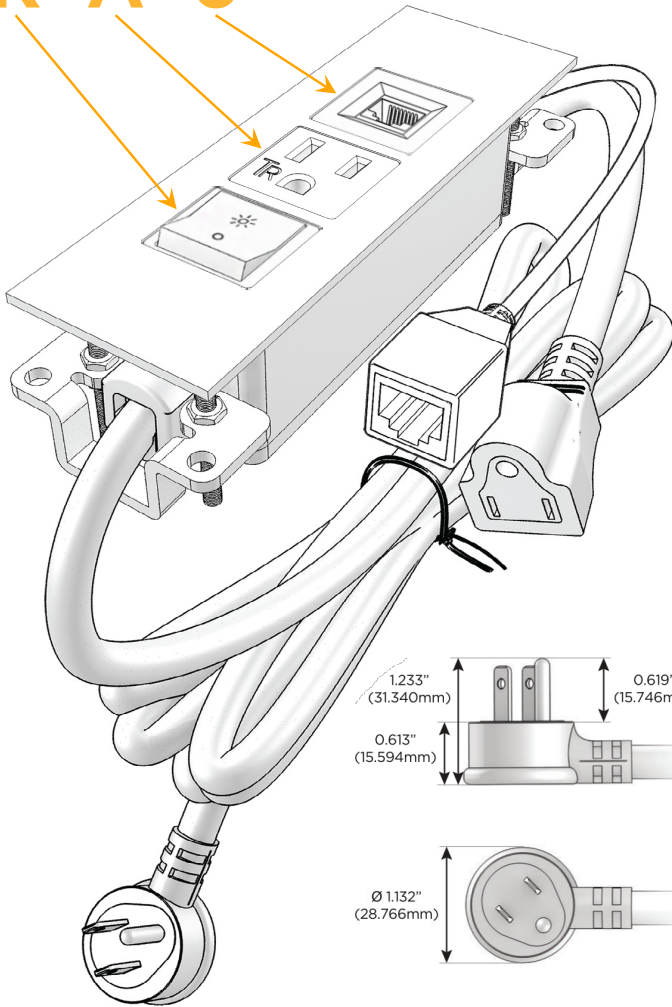

M-POWER-3T

AC POWER & DATA CONNECTIVITY SOLUTION

M-POWER-3T-RA6-BRTP

Specs:

Modules/Ports:

- **R** Switched AC (Rocker Switch)
- **A** Tamper Resistant AC Receptacle
- **6** CAT 6

Distributed by

Mormax Company, Inc.

8 Westchester Plaza

Elmsford, NY 10523

914-699-0101

sales@mormax.com

mormax.com

R A 6