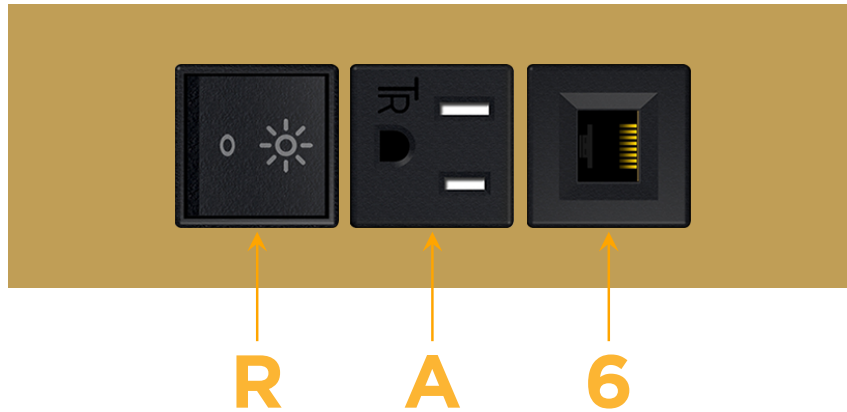

Trim Plate Finish: **SOLID BRASS**

Custom Finishes Available

M-POWER-3T-RA6-BRTP

Features:

Module/Port Options:

- A** Tamper Resistant AC Receptacle
- E** USB-A & USB-C (20W)
- M** Double USB-A (Fast Charging Ports - 18W)
- H** HDMI
- 6** CAT 6
- 12** RJ 12
- X** Switched AC
- Y** 3-Way Switch (Low Voltage)
- V** USB-C (45W High Speed Charging Port)
- S** USB-C (25W High Speed Charging Port)
- R** Switched AC (Rocker Switch)
- D** Dimmer Switch

Plug:

Supplied with Low Profile Flat 45° Angle 120 VAC Plug

Optional Standard Straight 120 VAC Plug

Optional Straight 120 VAC Pass-through Plug

- CLEAN, COMPACT DESIGN
- STREAMLINED
- LOW PROFILE
- SIDE-EXITING CORDS
- PLUG & PLAY
- 6' AC CORD & PLUG (FLAT PLUG STANDARD)
- CUSTOMIZABLE CONFIGURATIONS AND FINISHES
- UL LISTED FOR MOUNTING IN FURNITURE
- 15A

M-POWER-3T

AC POWER & DATA CONNECTIVITY SOLUTION

M-POWER-3T-RA6-BRTP

Specs:

Modules/Ports:

- R** Switched AC (Rocker Switch)
- A** Tamper Resistant AC Receptacle
- 6** CAT 6

Distributed by

Mormax Company, Inc.