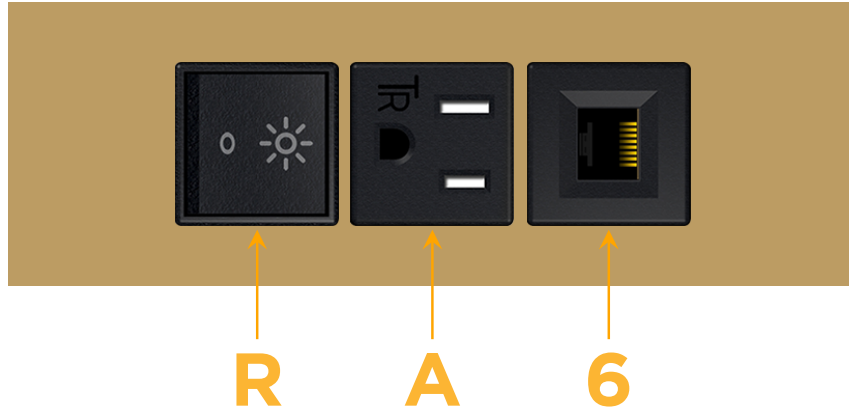

Trim Plate Finish: **BRASS (ABS)**

Custom Finishes Available

M-POWER-3T-RA6-BRATP

Features:

Module/Port Options:

- A** Tamper Resistant AC Receptacle
- E** USB-A & USB-C (20W)
- M** Double USB-A (Fast Charging Ports - 18W)
- H** HDMI
- 6** CAT 6
- 12** RJ 12
- X** Switched AC
- Y** 3-Way Switch (Low Voltage)
- V** USB-C (45W High Speed Charging Port)
- S** USB-C (25W High Speed Charging Port)
- R** Switched AC (Rocker Switch)
- D** Dimmer Switch

Plug:

Supplied with Low Profile Flat 45° Angle 120 VAC Plug

Optional Standard Straight 120 VAC Plug

Optional Straight 120 VAC Pass-through Plug

- CLEAN, COMPACT DESIGN
- STREAMLINED
- LOW PROFILE
- SIDE-EXITING CORDS
- PLUG & PLAY
- 6' AC CORD & PLUG (FLAT PLUG STANDARD)
- CUSTOMIZABLE CONFIGURATIONS AND FINISHES
- UL LISTED FOR MOUNTING IN FURNITURE
- 15A

M-POWER-3T

AC POWER & DATA CONNECTIVITY SOLUTION

M-POWER-3T-RA6-BRATP

Specs:

Modules/Ports:

- R** Switched AC (Rocker Switch)
- A** Tamper Resistant AC Receptacle
- 6** CAT 6

Distributed by

Mormax Company, Inc.