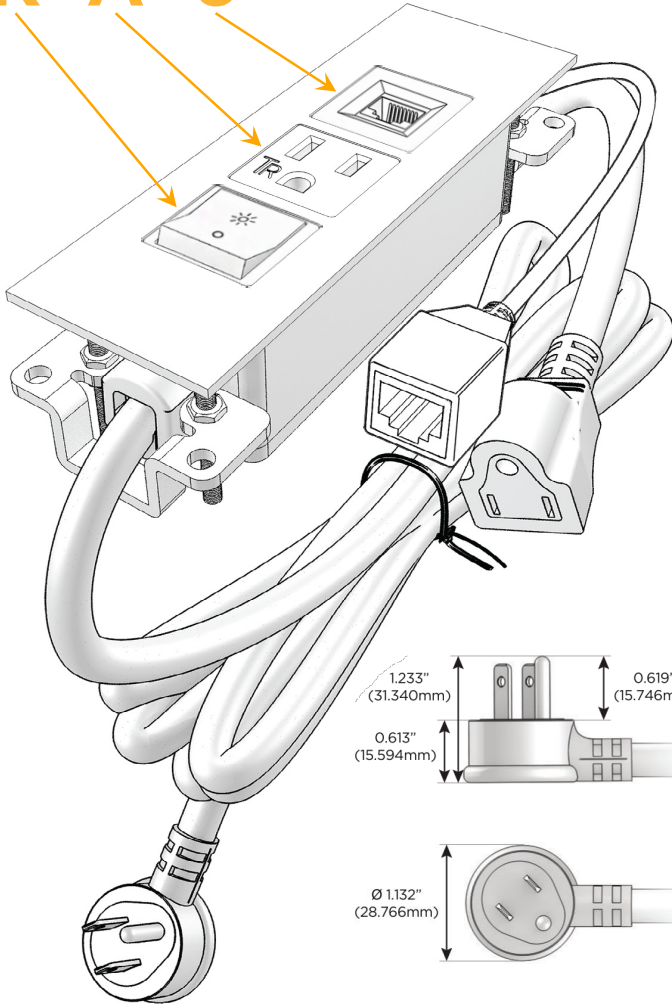

M-POWER-3T

AC POWER & DATA CONNECTIVITY SOLUTION

M-POWER-3T-RA6-BRATP

Specs:

Modules/Ports:

- **R** Switched AC (Rocker Switch)
- **A** Tamper Resistant AC Receptacle
- **6** CAT 6

Distributed by

Mormax Company, Inc.

8 Westchester Plaza

Elmsford, NY 10523

914-699-0101

sales@mormax.com

mormax.com

R A 6