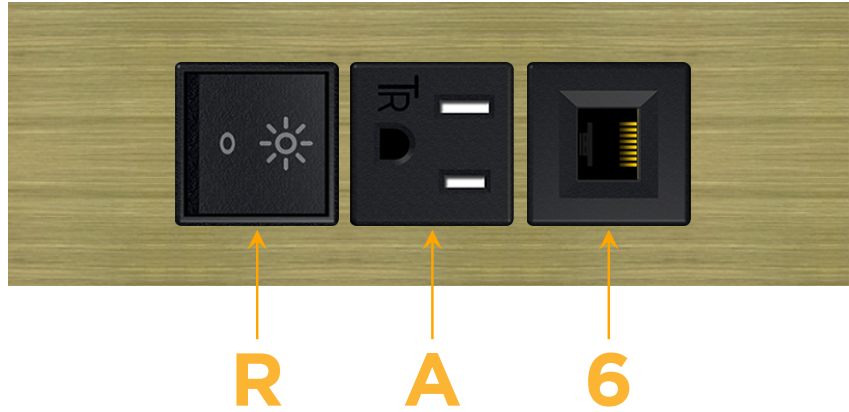

Trim Plate Finish: **BRASS ANTIQUED (ABS)**

Custom Finishes Available

M-POWER-3T-RA6-BRAATP

Features:

Module/Port Options:

- A** Tamper Resistant AC Receptacle
- E** USB-A & USB-C (20W)
- M** Double USB-A (Fast Charging Ports - 18W)
- H** HDMI
- 6** CAT 6
- 12** RJ 12
- X** Switched AC
- Y** 3-Way Switch (Low Voltage)
- V** USB-C (45W High Speed Charging Port)
- S** USB-C (25W High Speed Charging Port)
- R** Switched AC (Rocker Switch)
- D** Dimmer Switch

Plug:

Supplied with Low Profile Flat 45° Angle 120 VAC Plug

Optional Standard Straight 120 VAC Plug

Optional Straight 120 VAC Pass-through Plug

- CLEAN, COMPACT DESIGN
- STREAMLINED
- LOW PROFILE
- SIDE-EXITING CORDS
- PLUG & PLAY
- 6' AC CORD & PLUG (FLAT PLUG STANDARD)
- CUSTOMIZABLE CONFIGURATIONS AND FINISHES
- UL LISTED FOR MOUNTING IN FURNITURE
- 15A