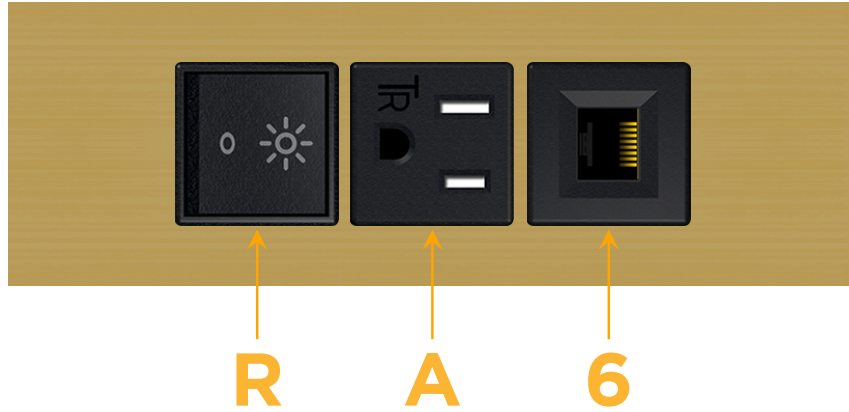

M-POWER-3T

AC POWER & DATA CONNECTIVITY SOLUTION

M-POWER-3T-RA6-BR4TP

Distributed by

Mormax Company, Inc.

8 Westchester Plaza

Elmsford, NY 10523

914-699-0101

sales@mormax.com

mormax.com

Metro Light & Power's line of power & data solutions offers sophisticated design elements combined with greater ease of installation. Streamlined and low-profile, enhanced by side-exiting cords, our outlets advance the industry with their cutting edge look and feel. We believe flexibility is key, and we provide a variety of mounting options, including the ability to mount in limited spaces. Our outlets are available in many finishes and configurations, in addition to a custom color and finish capability for our clients.

Trim Plate Finish: **SOLID BRASS BRUSHED**

Custom Finishes Available

M-POWER-3T-RA6-BR4TP

Features:

Module/Port Options:

- **A** Tamper Resistant AC Receptacle
- **E** USB-A & USB-C (20W)
- **M** Double USB-A (Fast Charging Ports - 18W)
- **H** HDMI
- **6** CAT 6
- **12** RJ 12
- **X** Switched AC
- **Y** 3-Way Switch (Low Voltage)
- **V** USB-C (45W High Speed Charging Port)
- **S** USB-C (25W High Speed Charging Port)
- **R** Switched AC (Rocker Switch)
- **D** Dimmer Switch

Plug:

Supplied with Low Profile Flat 45° Angle 120 VAC Plug

Optional Standard Straight 120 VAC Plug

Optional Straight 120 VAC Pass-through Plug

- CLEAN, COMPACT DESIGN
- STREAMLINED
- LOW PROFILE
- SIDE-EXITING CORDS
- PLUG & PLAY
- 6' AC CORD & PLUG (FLAT PLUG STANDARD)
- CUSTOMIZABLE CONFIGURATIONS AND FINISHES
- UL LISTED FOR MOUNTING IN FURNITURE
- 15A