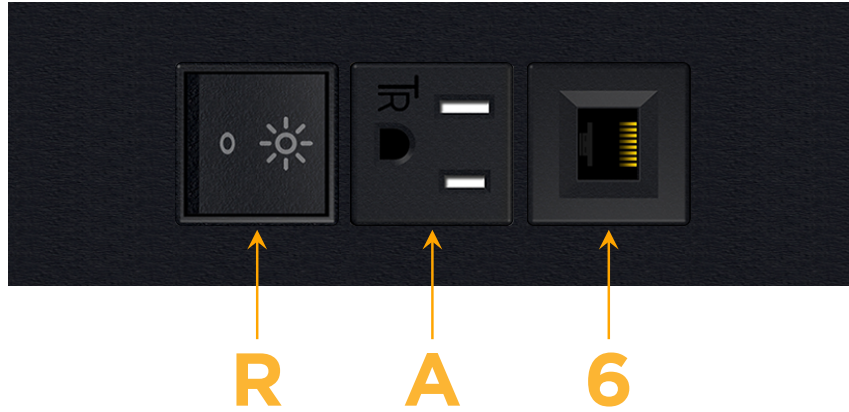

Trim Plate Finish: **BLACK (ABS)**

Custom Finishes Available

M-POWER-3T-RA6-BATP

Features:

Module/Port Options:

- A** Tamper Resistant AC Receptacle
- E** USB-A & USB-C (20W)
- M** Double USB-A (Fast Charging Ports - 18W)
- H** HDMI
- 6** CAT 6
- 12** RJ 12
- X** Switched AC
- Y** 3-Way Switch (Low Voltage)
- V** USB-C (45W High Speed Charging Port)
- S** USB-C (25W High Speed Charging Port)
- R** Switched AC (Rocker Switch)
- D** Dimmer Switch

Plug:

Supplied with Low Profile Flat 45° Angle 120 VAC Plug

Optional Standard Straight 120 VAC Plug

Optional Straight 120 VAC Pass-through Plug

- CLEAN, COMPACT DESIGN
- STREAMLINED
- LOW PROFILE
- SIDE-EXITING CORDS
- PLUG & PLAY
- 6' AC CORD & PLUG (FLAT PLUG STANDARD)
- CUSTOMIZABLE CONFIGURATIONS AND FINISHES
- UL LISTED FOR MOUNTING IN FURNITURE
- 15A

sales@mormax.com

mormax.com

Specs:

Modules/Ports:

- R** Switched AC (Rocker Switch)
- A** Tamper Resistant AC Receptacle
- 6** CAT 6

R A 6

TOP