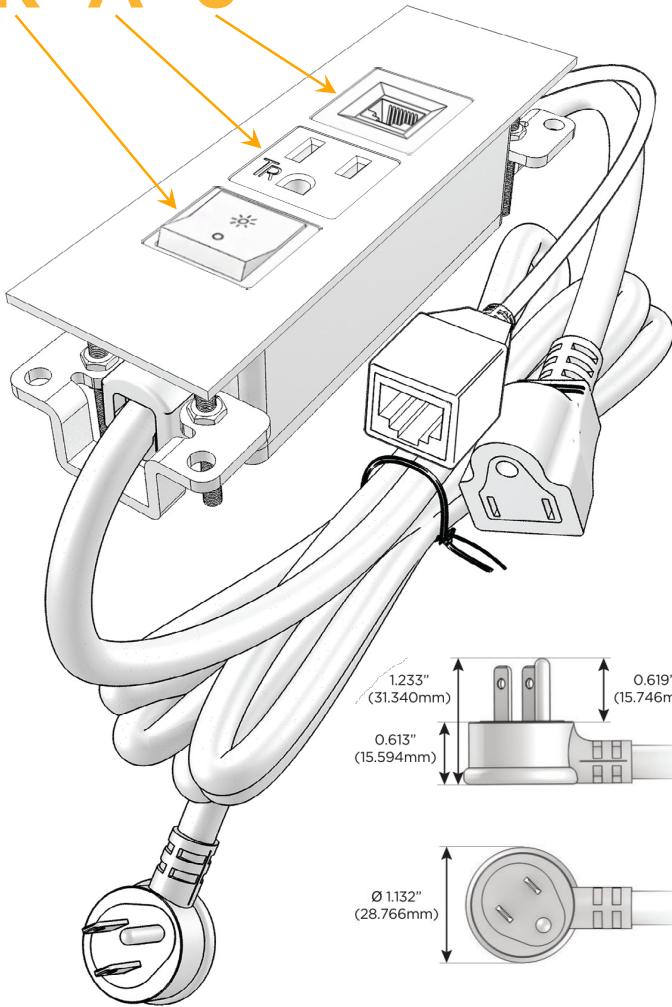

Trim Plate Finish: **BLACK (ABS)**

Custom Finishes Available

M-POWER-3T-RA6-BATP

Features:

Module/Port Options:

- A** Tamper Resistant AC Receptacle
- E** USB-A & USB-C (20W)
- M** Double USB-A (Fast Charging Ports - 18W)
- H** HDMI
- 6** CAT 6
- 12** RJ 12
- X** Switched AC
- Y** 3-Way Switch (Low Voltage)
- V** USB-C (45W High Speed Charging Port)
- S** USB-C (25W High Speed Charging Port)
- R** Switched AC (Rocker Switch)
- D** Dimmer Switch

Plug:

Supplied with Low Profile Flat 45° Angle 120 VAC Plug

Optional Standard Straight 120 VAC Plug

Optional Straight 120 VAC Pass-through Plug

- CLEAN, COMPACT DESIGN
- STREAMLINED
- LOW PROFILE
- SIDE-EXITING CORDS
- PLUG & PLAY
- 6' AC CORD & PLUG (FLAT PLUG STANDARD)
- CUSTOMIZABLE CONFIGURATIONS AND FINISHES
- UL LISTED FOR MOUNTING IN FURNITURE
- 15A

sales@mormax.com

mormax.com

Specs:

Modules/Ports:

- R** Switched AC (Rocker Switch)
- A** Tamper Resistant AC Receptacle
- 6** CAT 6

R A 6

TOP