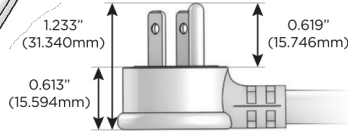

Mormax Company, Inc.

8 Westchester Plaza

Elmsford, NY 10523

914-699-0101

sales@mormax.com

mormax.com

R A 6