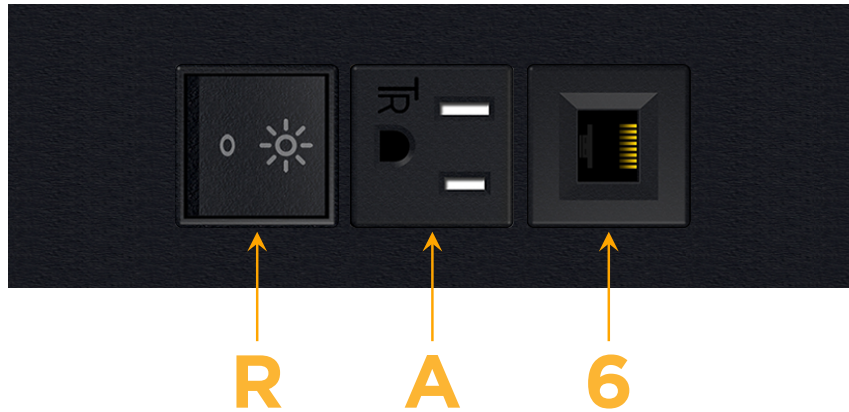

M-POWER-3T

AC POWER & DATA CONNECTIVITY SOLUTION

M-POWER-3T-RA6-B2ATP

Distributed by

Mormax Company, Inc.

8 Westchester Plaza

Elmsford, NY 10523

914-699-0101

sales@mormax.com

mormax.com

Metro Light & Power's line of power & data solutions offers sophisticated design elements combined with greater ease of installation. Streamlined and low-profile, enhanced by side-exiting cords, our outlets advance the industry with their cutting edge look and feel. We believe flexibility is key, and we provide a variety of mounting options, including the ability to mount in limited spaces. Our outlets are available in many finishes and configurations, in addition to a custom color and finish capability for our clients.

Trim Plate Finish: **SATIN BLACK (ABS)**

Custom Finishes Available

M-POWER-3T-RA6-B2ATP

Features:

Module/Port Options:

- **A** Tamper Resistant AC Receptacle
- **E** USB-A & USB-C (20W)
- **M** Double USB-A (Fast Charging Ports - 18W)
- **H** HDMI
- **6** CAT 6
- **12** RJ 12
- **X** Switched AC
- **Y** 3-Way Switch (Low Voltage)
- **V** USB-C (45W High Speed Charging Port)
- **S** USB-C (25W High Speed Charging Port)
- **R** Switched AC (Rocker Switch)
- **D** Dimmer Switch

Plug:

Supplied with Low Profile Flat 45° Angle 120 VAC Plug

Optional Standard Straight 120 VAC Plug

Optional Straight 120 VAC Pass-through Plug

- CLEAN, COMPACT DESIGN
- STREAMLINED
- LOW PROFILE
- SIDE-EXITING CORDS
- PLUG & PLAY
- 6' AC CORD & PLUG (FLAT PLUG STANDARD)
- CUSTOMIZABLE CONFIGURATIONS AND FINISHES
- UL LISTED FOR MOUNTING IN FURNITURE
- 15A