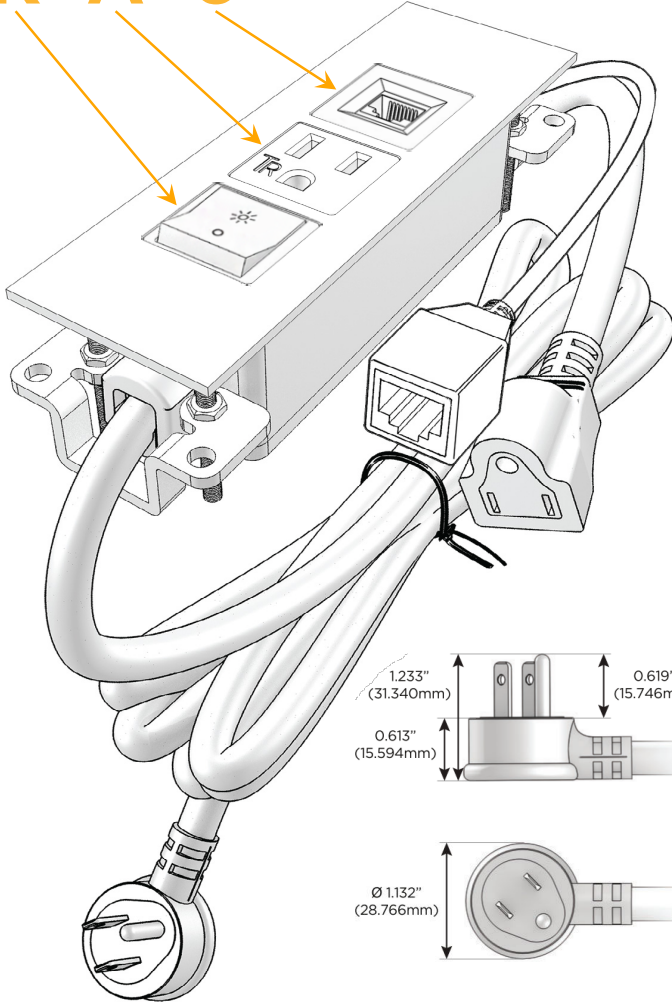

M-POWER-3T

AC POWER & DATA CONNECTIVITY SOLUTION

M-POWER-3T-RA6-B2ATP

Specs:

Modules/Ports:

- **R** Switched AC (Rocker Switch)
- **A** Tamper Resistant AC Receptacle
- **6** CAT 6

Distributed by

Mormax Company, Inc.

8 Westchester Plaza

Elmsford, NY 10523

914-699-0101

sales@mormax.com

mormax.com

R A 6