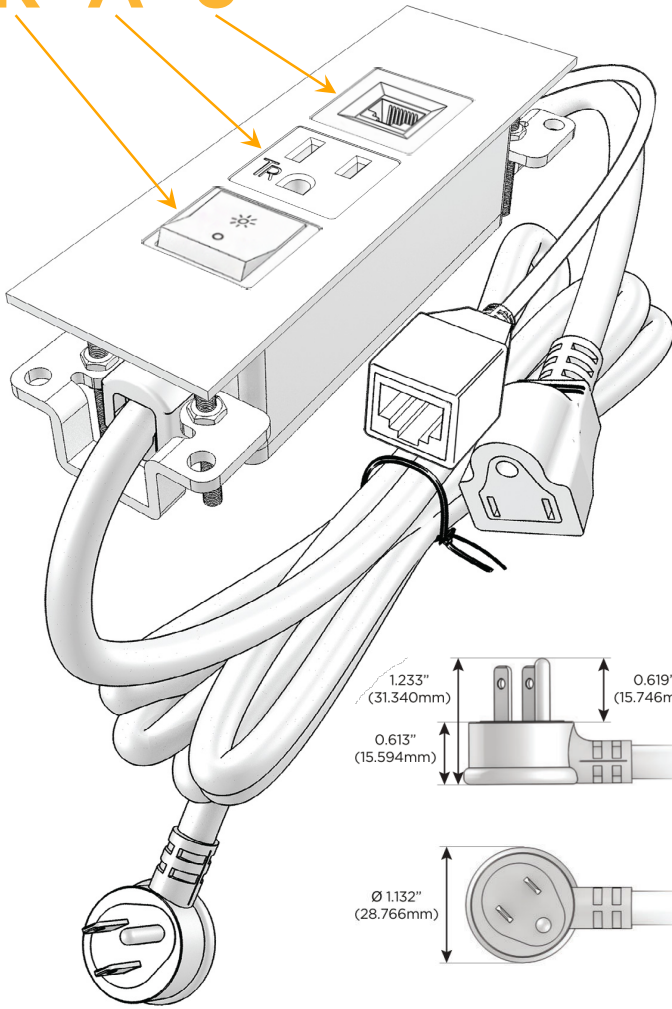

Trim Plate Finish: **SPECIAL ANTIQUE BRONZE (ABS)**

Custom Finishes Available

M-POWER-3T-RA6-APATP

Features:

Module/Port Options:

- A** Tamper Resistant AC Receptacle
- E** USB-A & USB-C (20W)
- M** Double USB-A (Fast Charging Ports - 18W)
- H** HDMI
- 6** CAT 6
- 12** RJ 12
- X** Switched AC
- Y** 3-Way Switch (Low Voltage)
- V** USB-C (45W High Speed Charging Port)
- S** USB-C (25W High Speed Charging Port)
- R** Switched AC (Rocker Switch)
- D** Dimmer Switch

Plug:

Supplied with Low Profile Flat 45° Angle 120 VAC Plug

Optional Standard Straight 120 VAC Plug

Optional Straight 120 VAC Pass-through Plug

- CLEAN, COMPACT DESIGN
- STREAMLINED
- LOW PROFILE
- SIDE-EXITING CORDS
- PLUG & PLAY
- 6' AC CORD & PLUG (FLAT PLUG STANDARD)
- CUSTOMIZABLE CONFIGURATIONS AND FINISHES
- UL LISTED FOR MOUNTING IN FURNITURE
- 15A

sales@mormax.com

mormax.com

Specs:

Modules/Ports:

- R** Switched AC (Rocker Switch)
- A** Tamper Resistant AC Receptacle
- 6** CAT 6

R A 6

TOP