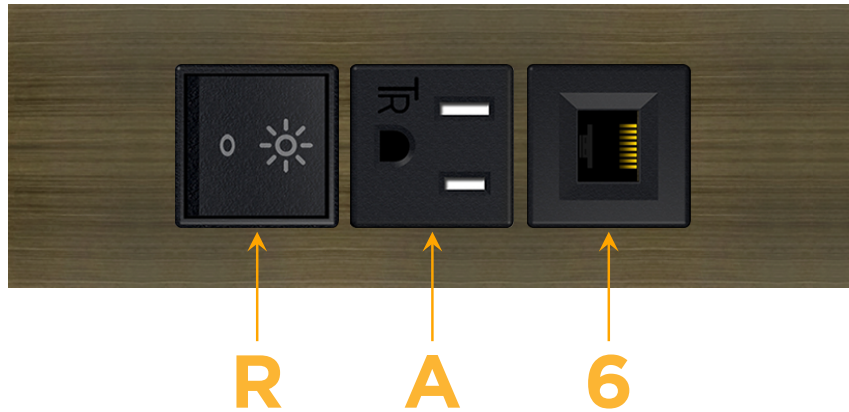

Trim Plate Finish: **SPECIAL ANTIQUE BRONZE (ABS)**

Custom Finishes Available

M-POWER-3T-RA6-APATP

Features:

Module/Port Options:

- A** Tamper Resistant AC Receptacle
- E** USB-A & USB-C (20W)
- M** Double USB-A (Fast Charging Ports - 18W)
- H** HDMI
- 6** CAT 6
- 12** RJ 12
- X** Switched AC
- Y** 3-Way Switch (Low Voltage)
- V** USB-C (45W High Speed Charging Port)
- S** USB-C (25W High Speed Charging Port)
- R** Switched AC (Rocker Switch)
- D** Dimmer Switch

Plug:

Supplied with Low Profile Flat 45° Angle 120 VAC Plug

Optional Standard Straight 120 VAC Plug

Optional Straight 120 VAC Pass-through Plug

- CLEAN, COMPACT DESIGN
- STREAMLINED
- LOW PROFILE
- SIDE-EXITING CORDS
- PLUG & PLAY
- 6' AC CORD & PLUG (FLAT PLUG STANDARD)
- CUSTOMIZABLE CONFIGURATIONS AND FINISHES
- UL LISTED FOR MOUNTING IN FURNITURE
- 15A