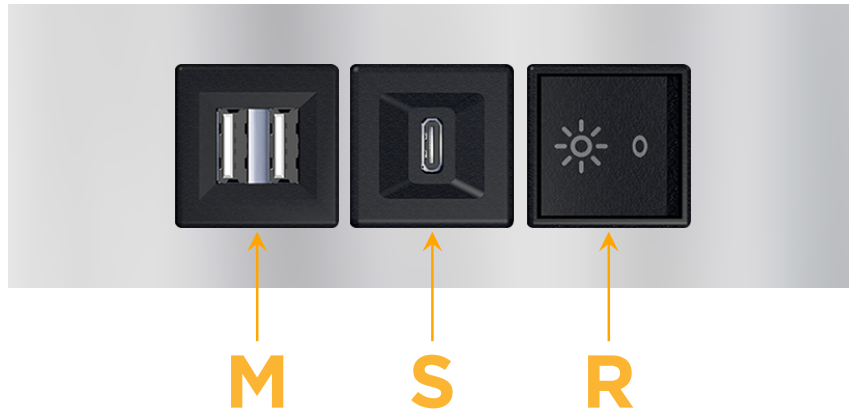

M-POWER-3T

AC POWER & DATA CONNECTIVITY SOLUTION

M-POWER-3T-MSR-SS8TP

Distributed by

Mormax Company, Inc.

8 Westchester Plaza

Elmsford, NY 10523

914-699-0101

sales@mormax.com

mormax.com

Metro Light & Power's line of power & data solutions offers sophisticated design elements combined with greater ease of installation. Streamlined and low-profile, enhanced by side-exiting cords, our outlets advance the industry with their cutting edge look and feel. We believe flexibility is key, and we provide a variety of mounting options, including the ability to mount in limited spaces. Our outlets are available in many finishes and configurations, in addition to a custom color and finish capability for our clients.

Trim Plate Finish: **STAINLESS STEEL MIRROR FINISH**

Custom Finishes Available

M-POWER-3T-MSR-SS8TP

Features:

Module/Port Options:

- **A** Tamper Resistant AC Receptacle
- **E** USB-A & USB-C (20W)
- **M** Double USB-A (Fast Charging Ports - 18W)
- **H** HDMI
- **6** CAT 6
- **12** RJ 12
- **X** Switched AC
- **Y** 3-Way Switch (Low Voltage)
- **V** USB-C (45W High Speed Charging Port)
- **S** USB-C (25W High Speed Charging Port)
- **R** Switched AC (Rocker Switch)
- **D** Dimmer Switch

Plug:

Supplied with Low Profile Flat 45° Angle 120 VAC Plug

Optional Standard Straight 120 VAC Plug

Optional Straight 120 VAC Pass-through Plug

- CLEAN, COMPACT DESIGN
- STREAMLINED
- LOW PROFILE
- SIDE-EXITING CORDS
- PLUG & PLAY
- 6' AC CORD & PLUG (FLAT PLUG STANDARD)
- CUSTOMIZABLE CONFIGURATIONS AND FINISHES
- UL LISTED FOR MOUNTING IN FURNITURE
- 15A