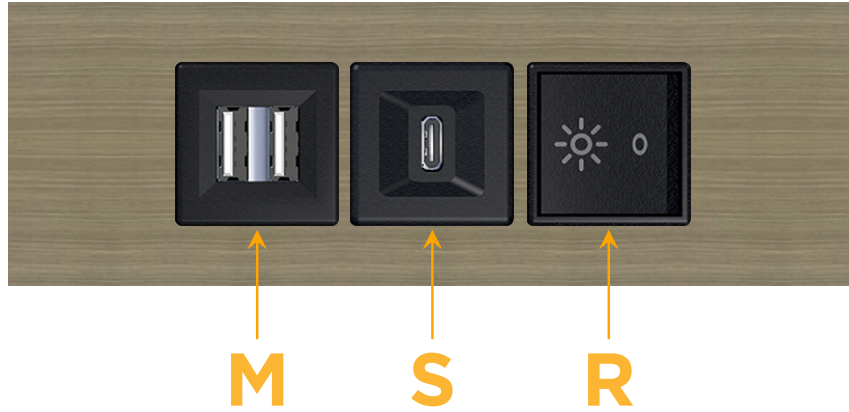

M-POWER-3T

AC POWER & DATA CONNECTIVITY SOLUTION

M-POWER-3T-MSR-BZ5AATP

Distributed by

Mormax Company, Inc.

8 Westchester Plaza

Elmsford, NY 10523

914-699-0101

sales@mormax.com

mormax.com

Metro Light & Power's line of power & data solutions offers sophisticated design elements combined with greater ease of installation. Streamlined and low-profile, enhanced by side-exiting cords, our outlets advance the industry with their cutting edge look and feel. We believe flexibility is key, and we provide a variety of mounting options, including the ability to mount in limited spaces. Our outlets are available in many finishes and configurations, in addition to a custom color and finish capability for our clients.

Trim Plate Finish: **ANTIQUED ARCHITECTURAL BRONZE (ABS)**

Custom Finishes Available

M-POWER-3T-MSR-BZ5AATP

Features:

Module/Port Options:

- **A** Tamper Resistant AC Receptacle
- **E** USB-A & USB-C (20W)
- **M** Double USB-A (Fast Charging Ports - 18W)
- **H** HDMI
- **6** CAT 6
- **12** RJ 12
- **X** Switched AC
- **Y** 3-Way Switch (Low Voltage)
- **V** USB-C (45W High Speed Charging Port)
- **S** USB-C (25W High Speed Charging Port)
- **R** Switched AC (Rocker Switch)
- **D** Dimmer Switch

Plug:

Supplied with Low Profile Flat 45° Angle 120 VAC Plug

Optional Standard Straight 120 VAC Plug

Optional Straight 120 VAC Pass-through Plug

- CLEAN, COMPACT DESIGN
- STREAMLINED
- LOW PROFILE
- SIDE-EXITING CORDS
- PLUG & PLAY
- 6' AC CORD & PLUG (FLAT PLUG STANDARD)
- CUSTOMIZABLE CONFIGURATIONS AND FINISHES
- UL LISTED FOR MOUNTING IN FURNITURE
- 15A