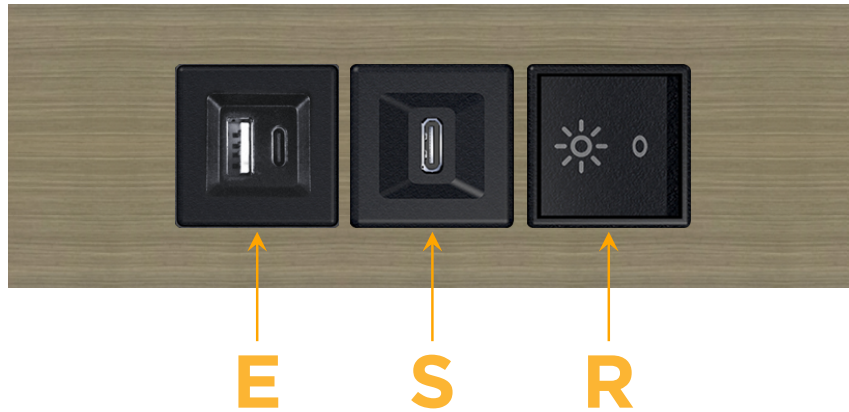

M-POWER-3T

AC POWER & DATA CONNECTIVITY SOLUTION

M-POWER-3T-ESR-BZ5AATP

Distributed by

Mormax Company, Inc.

8 Westchester Plaza

Elmsford, NY 10523

914-699-0101

sales@mormax.com

mormax.com

Metro Light & Power's line of power & data solutions offers sophisticated design elements combined with greater ease of installation. Streamlined and low-profile, enhanced by side-exiting cords, our outlets advance the industry with their cutting edge look and feel. We believe flexibility is key, and we provide a variety of mounting options, including the ability to mount in limited spaces. Our outlets are available in many finishes and configurations, in addition to a custom color and finish capability for our clients.

Trim Plate Finish: **ANTIQUED ARCHITECTURAL BRONZE (ABS)**

Custom Finishes Available

M-POWER-3T-ESR-BZ5AATP

Features:

Module/Port Options:

- **A** Tamper Resistant AC Receptacle
- **E** USB-A & USB-C (20W)
- **M** Double USB-A (Fast Charging Ports - 18W)
- **H** HDMI
- **6** CAT 6
- **12** RJ 12
- **X** Switched AC
- **Y** 3-Way Switch (Low Voltage)
- **V** USB-C (45W High Speed Charging Port)
- **S** USB-C (25W High Speed Charging Port)
- **R** Switched AC (Rocker Switch)
- **D** Dimmer Switch

Plug:

Supplied with Low Profile Flat 45° Angle 120 VAC Plug

Optional Standard Straight 120 VAC Plug

Optional Straight 120 VAC Pass-through Plug

- CLEAN, COMPACT DESIGN
- STREAMLINED
- LOW PROFILE
- SIDE-EXITING CORDS
- PLUG & PLAY
- 6' AC CORD & PLUG (FLAT PLUG STANDARD)
- CUSTOMIZABLE CONFIGURATIONS AND FINISHES
- UL LISTED FOR MOUNTING IN FURNITURE
- 15A