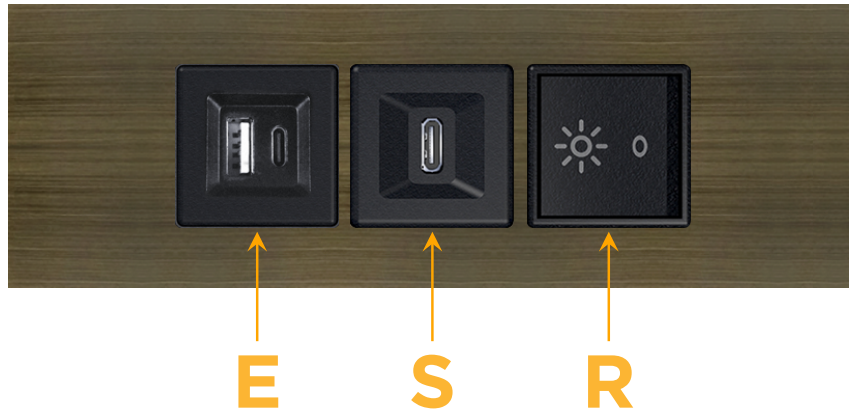

M-POWER-3T

AC POWER & DATA CONNECTIVITY SOLUTION

M-POWER-3T-ESR-APATP

Distributed by

Mormax Company, Inc.

8 Westchester Plaza

Elmsford, NY 10523

914-699-0101

sales@mormax.com

mormax.com

Metro Light & Power's line of power & data solutions offers sophisticated design elements combined with greater ease of installation. Streamlined and low-profile, enhanced by side-exiting cords, our outlets advance the industry with their cutting edge look and feel. We believe flexibility is key, and we provide a variety of mounting options, including the ability to mount in limited spaces. Our outlets are available in many finishes and configurations, in addition to a custom color and finish capability for our clients.

Trim Plate Finish: **SPECIAL ANTIQUE BRONZE (ABS)**

Custom Finishes Available

M-POWER-3T-ESR-APATP

Features:

Module/Port Options:

- **A** Tamper Resistant AC Receptacle
- **E** USB-A & USB-C (20W)
- **M** Double USB-A (Fast Charging Ports - 18W)
- **H** HDMI
- **6** CAT 6
- **12** RJ 12
- **X** Switched AC
- **Y** 3-Way Switch (Low Voltage)
- **V** USB-C (45W High Speed Charging Port)
- **S** USB-C (25W High Speed Charging Port)
- **R** Switched AC (Rocker Switch)
- **D** Dimmer Switch

Plug:

Supplied with Low Profile Flat 45° Angle 120 VAC Plug

Optional Standard Straight 120 VAC Plug

Optional Straight 120 VAC Pass-through Plug

- CLEAN, COMPACT DESIGN
- STREAMLINED
- LOW PROFILE
- SIDE-EXITING CORDS
- PLUG & PLAY
- 6' AC CORD & PLUG (FLAT PLUG STANDARD)
- CUSTOMIZABLE CONFIGURATIONS AND FINISHES
- UL LISTED FOR MOUNTING IN FURNITURE
- 15A