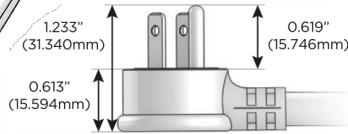

M-POWER-3T

AC POWER & DATA CONNECTIVITY SOLUTION

M-POWER-3T-DX-BRASP

Specs:

Modules/Ports:

D Dimmer Switch

X Switched AC

D X