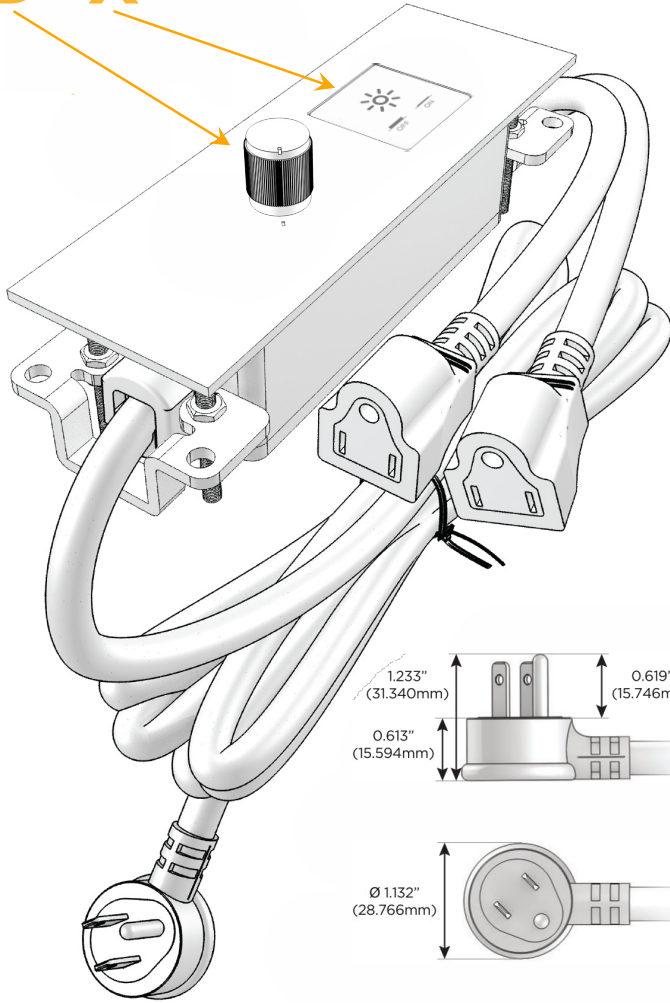

### Module/Port Options:

- A** Tamper Resistant AC Receptacle
- E** USB-A & USB-C (20W)
- M** Double USB-A (Fast Charging Ports - 18W)
- H** HDMI
- 6** CAT 6
- 12** RJ 12
- X** Switched AC
- Y** 3-Way Switch (Low Voltage)
- V** USB-C (45W High Speed Charging Port)
- S** USB-C (25W High Speed Charging Port)
- R** Switched AC (Rocker Switch)
- D** Dimmer Switch

### Plug:

Supplied with Low Profile Flat 45° Angle 120 VAC Plug

Optional Standard Straight 120 VAC Plug

Optional Straight 120 VAC Pass-through Plug

- CLEAN, COMPACT DESIGN
- STREAMLINED
- LOW PROFILE
- SIDE-EXITING CORDS
- PLUG & PLAY
- 6' AC CORD & PLUG (FLAT PLUG STANDARD)
- CUSTOMIZABLE CONFIGURATIONS AND FINISHES
- ETL LISTED FOR MOUNTING IN FURNITURE
- 15A

# M-POWER-3T

AC POWER & DATA CONNECTIVITY SOLUTION

M-POWER-3T-DX-BRASP

Specs:

**Modules/Ports:**

**D** Dimmer Switch

**X** Switched AC

**D X**