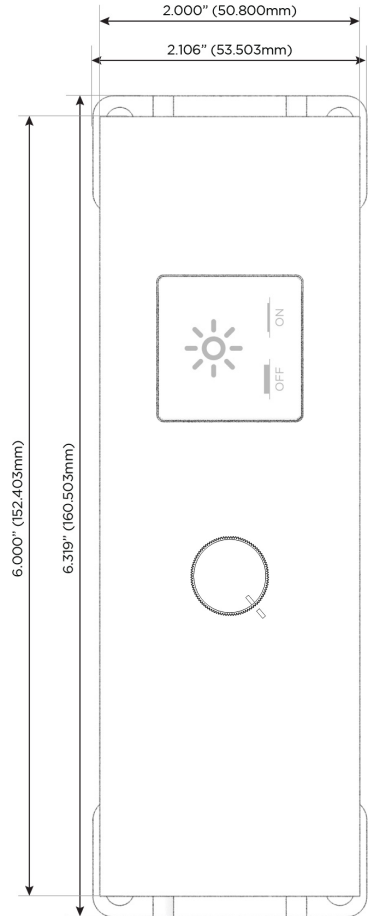

M-POWER-3T

AC POWER & DATA CONNECTIVITY SOLUTION

M-POWER-3T-DX-BRASP

Specs:

Modules/Ports:

D Dimmer Switch

X Switched AC

D X

TOP

Distributed by

Mormax Company, Inc.

8 Westchester Plaza

Elmsford, NY 10523

914-699-0101

sales@mormax.com

mormax.com