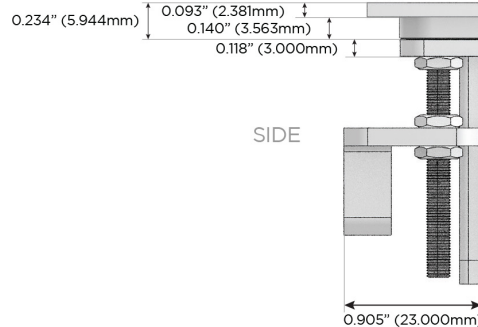

M-POWER-3T

AC POWER & DATA CONNECTIVITY SOLUTION

M-POWER-3T-DX-BRASP

Specs:

Modules/Ports:

D Dimmer Switch

X Switched AC

D X

TOP

Distributed by

Mormax Company, Inc.

8 Westchester Plaza

Elmsford, NY 10523

914-699-0101

sales@mormax.com

mormax.com