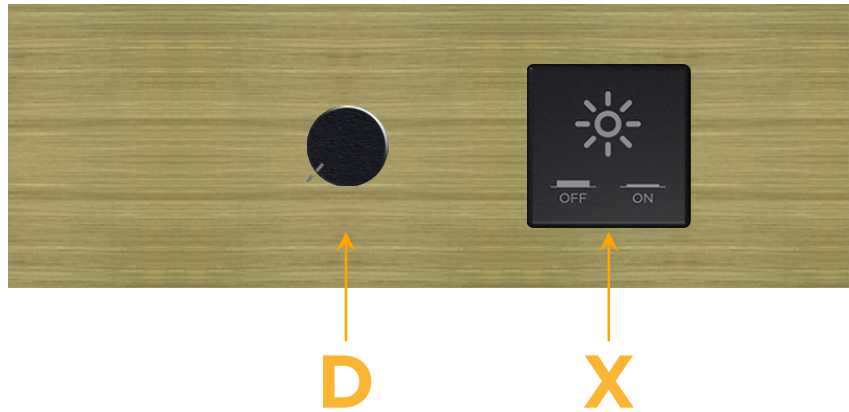

M-POWER-3T

AC POWER & DATA CONNECTIVITY SOLUTION

M-POWER-3T-DX-BRASP

Distributed by

Mormax Company, Inc.

8 Westchester Plaza

Elmsford, NY 10523

914-699-0101

sales@mormax.com

mormax.com

Metro Light & Power's line of power & data solutions offers sophisticated design elements combined with greater ease of installation. Streamlined and low-profile, enhanced by side-exiting cords, our outlets advance the industry with their cutting edge look and feel. We believe flexibility is key, and we provide a variety of mounting options, including the ability to mount in limited spaces. Our outlets are available in many finishes and configurations, in addition to a custom color and finish capability for our clients.

Trim Plate Finish: **BRASS ANTIQUED (ZINC/STEEL)**

Custom Finishes Available

M-POWER-3T-DX-BRASP

Features:

Module/Port Options:

- **A** Tamper Resistant AC Receptacle
- **E** USB-A & USB-C (20W)
- **M** Double USB-A (Fast Charging Ports - 18W)
- **H** HDMI
- **6** CAT 6
- **12** RJ 12
- **X** Switched AC
- **Y** 3-Way Switch (Low Voltage)
- **V** USB-C (45W High Speed Charging Port)
- **S** USB-C (25W High Speed Charging Port)
- **R** Switched AC (Rocker Switch)
- **D** Dimmer Switch

Plug:

Supplied with Low Profile Flat 45° Angle 120 VAC Plug

Optional Standard Straight 120 VAC Plug

Optional Straight 120 VAC Pass-through Plug

- CLEAN, COMPACT DESIGN
- STREAMLINED
- LOW PROFILE
- SIDE-EXITING CORDS
- PLUG & PLAY
- 6' AC CORD & PLUG (FLAT PLUG STANDARD)
- CUSTOMIZABLE CONFIGURATIONS AND FINISHES
- ETL LISTED FOR MOUNTING IN FURNITURE
- 15A