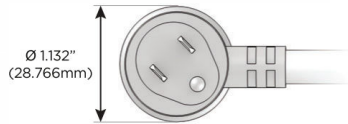

### Plug:

Supplied with Low Profile Flat 45° Angle 120 VAC Plug

Optional Standard Straight 120 VAC Plug

Optional Straight 120 VAC Pass-through Plug

- CLEAN, COMPACT DESIGN
- STREAMLINED
- LOW PROFILE
- SIDE-EXITING CORDS
- PLUG & PLAY
- 6' AC CORD & PLUG (FLAT PLUG STANDARD)
- CUSTOMIZABLE CONFIGURATIONS AND FINISHES
- ETL LISTED FOR MOUNTING IN FURNITURE
- 15A

# M-POWER-3T

AC POWER & DATA CONNECTIVITY SOLUTION

M-POWER-3T-DX-BRASP

Specs:

**Modules/Ports:**

**D** Dimmer Switch

**X** Switched AC

**D X**