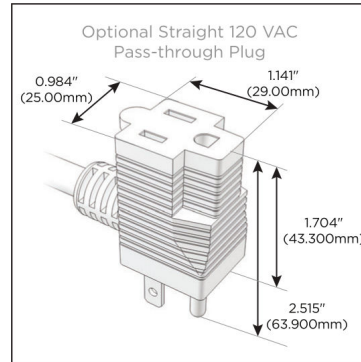

### Module/Port Options:

- A** Tamper Resistant AC Receptacle
- E** USB-A & USB-C (20W)
- M** Double USB-A (Fast Charging Ports - 18W)
- H** HDMI
- 6** CAT 6
- 12** RJ 12
- X** Switched AC
- Y** 3-Way Switch (Low Voltage)
- V** USB-C (45W High Speed Charging Port)
- S** USB-C (25W High Speed Charging Port)
- R** Switched AC (Rocker Switch)
- D** Dimmer Switch

### Plug:

Supplied with Low Profile Flat 45° Angle 120 VAC Plug

Optional Standard Straight 120 VAC Plug

Optional Straight 120 VAC Pass-through Plug

- CLEAN, COMPACT DESIGN
- STREAMLINED
- LOW PROFILE
- SIDE-EXITING CORDS
- PLUG & PLAY
- 6' AC CORD & PLUG (FLAT PLUG STANDARD)
- CUSTOMIZABLE CONFIGURATIONS AND FINISHES
- ETL LISTED FOR MOUNTING IN FURNITURE
- 15A

# M-POWER-3T

AC POWER & DATA CONNECTIVITY SOLUTION

M-POWER-3T-DX-BRASP

Specs:

**Modules/Ports:**

**D** Dimmer Switch

**X** Switched AC

**D X**