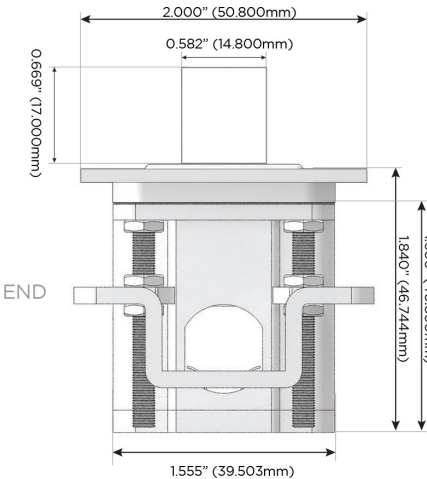

M-POWER-3T

AC POWER & DATA CONNECTIVITY SOLUTION

M-POWER-3T-DX-BRASP

Specs:

Modules/Ports:

D Dimmer Switch

X Switched AC

D X

TOP

Distributed by

Mormax Company, Inc.

8 Westchester Plaza

Elmsford, NY 10523

914-699-0101

sales@mormax.com

mormax.com