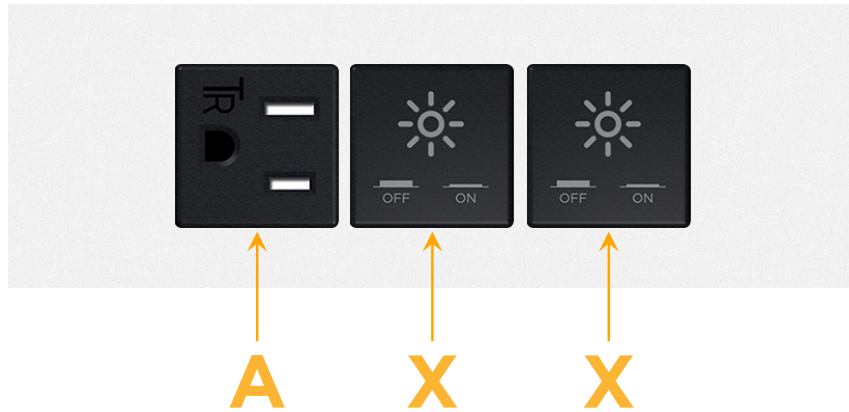

Trim Plate Finish: **WHITE (STEEL)**

Custom Finishes Available

M-POWER-3T-AXX-WTP

Features:

Module/Port Options:

- A** Tamper Resistant AC Receptacle
- E** USB-A & USB-C (20W)
- M** Double USB-A (Fast Charging Ports - 18W)
- H** HDMI
- 6** CAT 6
- 12** RJ 12
- X** Switched AC
- Y** 3-Way Switch (Low Voltage)
- V** USB-C (45W High Speed Charging Port)
- S** USB-C (25W High Speed Charging Port)
- R** Switched AC (Rocker Switch)
- D** Dimmer Switch

Plug:

Supplied with Low Profile Flat 45° Angle 120 VAC Plug

Optional Standard Straight 120 VAC Plug

Optional Straight 120 VAC Pass-through Plug

- CLEAN, COMPACT DESIGN
- STREAMLINED
- LOW PROFILE
- SIDE-EXITING CORDS
- PLUG & PLAY
- 6' AC CORD & PLUG (FLAT PLUG STANDARD)
- CUSTOMIZABLE CONFIGURATIONS AND FINISHES
- UL LISTED FOR MOUNTING IN FURNITURE
- 15A