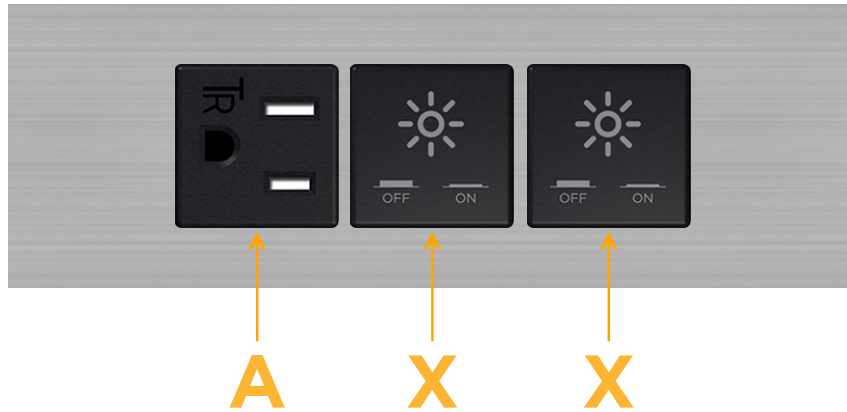

Trim Plate Finish: **BRUSHED STAINLESS (ABS)**

Custom Finishes Available

M-POWER-3T-AXX-SS4ATP

Features:

**Module/Port Options:**

- A** Tamper Resistant AC Receptacle
- E** USB-A & USB-C (20W)
- M** Double USB-A (Fast Charging Ports - 18W)
- H** HDMI
- 6** CAT 6
- 12** RJ 12
- X** Switched AC
- Y** 3-Way Switch (Low Voltage)
- V** USB-C (45W High Speed Charging Port)
- S** USB-C (25W High Speed Charging Port)
- R** Switched AC (Rocker Switch)
- D** Dimmer Switch

**Plug:**

Supplied with Low Profile Flat 45° Angle 120 VAC Plug

Optional Standard Straight 120 VAC Plug

Optional Straight 120 VAC Pass-through Plug

- CLEAN, COMPACT DESIGN
- STREAMLINED
- LOW PROFILE
- SIDE-EXITING CORDS
- PLUG & PLAY
- 6' AC CORD & PLUG (FLAT PLUG STANDARD)
- CUSTOMIZABLE CONFIGURATIONS AND FINISHES
- UL LISTED FOR MOUNTING IN FURNITURE
- 15A