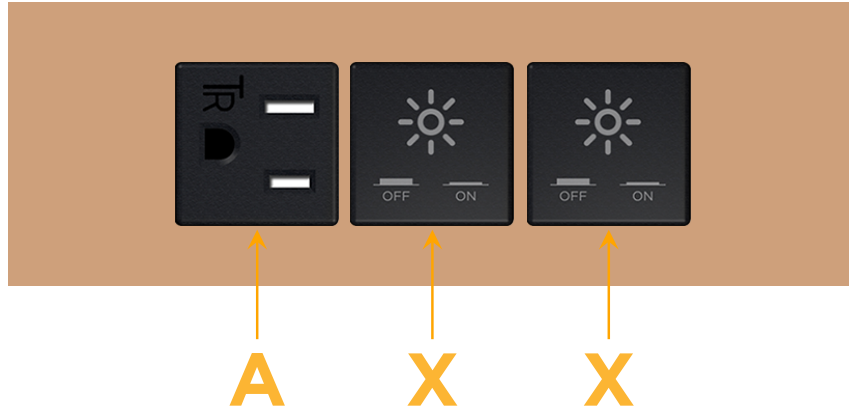

M-POWER-3T

AC POWER & DATA CONNECTIVITY SOLUTION

M-POWER-3T-AXX-CUATP

Distributed by

Mormax Company, Inc.

8 Westchester Plaza

Elmsford, NY 10523

914-699-0101

sales@mormax.com

mormax.com

Metro Light & Power's line of power & data solutions offers sophisticated design elements combined with greater ease of installation. Streamlined and low-profile, enhanced by side-exiting cords, our outlets advance the industry with their cutting edge look and feel. We believe flexibility is key, and we provide a variety of mounting options, including the ability to mount in limited spaces. Our outlets are available in many finishes and configurations, in addition to a custom color and finish capability for our clients.

Trim Plate Finish: **COPPER (ABS)**

Custom Finishes Available

M-POWER-3T-AXX-CUATP

Features:

Module/Port Options:

- **A** Tamper Resistant AC Receptacle
- **E** USB-A & USB-C (20W)
- **M** Double USB-A (Fast Charging Ports - 18W)
- **H** HDMI
- **6** CAT 6
- **12** RJ 12
- **X** Switched AC
- **Y** 3-Way Switch (Low Voltage)
- **V** USB-C (45W High Speed Charging Port)
- **S** USB-C (25W High Speed Charging Port)
- **R** Switched AC (Rocker Switch)
- **D** Dimmer Switch

Plug:

Supplied with Low Profile Flat 45° Angle 120 VAC Plug

Optional Standard Straight 120 VAC Plug

Optional Straight 120 VAC Pass-through Plug

- CLEAN, COMPACT DESIGN
- STREAMLINED
- LOW PROFILE
- SIDE-EXITING CORDS
- PLUG & PLAY
- 6' AC CORD & PLUG (FLAT PLUG STANDARD)
- CUSTOMIZABLE CONFIGURATIONS AND FINISHES
- UL LISTED FOR MOUNTING IN FURNITURE
- 15A