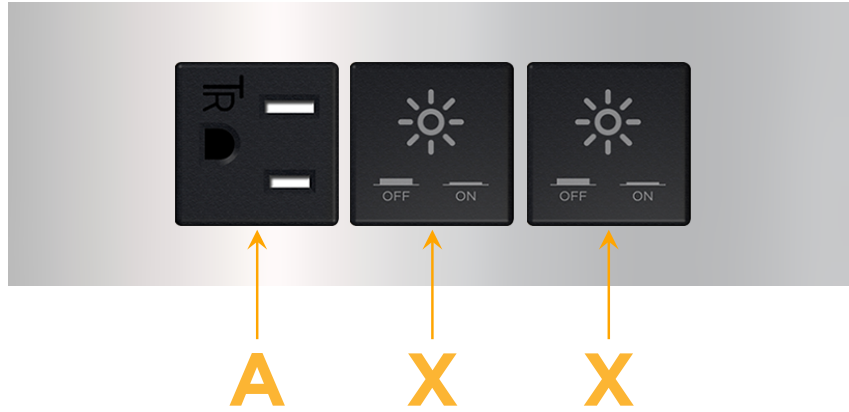

Trim Plate Finish: **CHROME (ABS)**

Custom Finishes Available

M-POWER-3T-AXX-CRATP

Features:

Module/Port Options:

- A** Tamper Resistant AC Receptacle
- E** USB-A & USB-C (20W)
- M** Double USB-A (Fast Charging Ports - 18W)
- H** HDMI
- 6** CAT 6
- 12** RJ 12
- X** Switched AC
- Y** 3-Way Switch (Low Voltage)
- V** USB-C (45W High Speed Charging Port)
- S** USB-C (25W High Speed Charging Port)
- R** Switched AC (Rocker Switch)
- D** Dimmer Switch

Plug:

Supplied with Low Profile Flat 45° Angle 120 VAC Plug

Optional Standard Straight 120 VAC Plug

Optional Straight 120 VAC Pass-through Plug

- CLEAN, COMPACT DESIGN
- STREAMLINED
- LOW PROFILE
- SIDE-EXITING CORDS
- PLUG & PLAY
- 6' AC CORD & PLUG (FLAT PLUG STANDARD)
- CUSTOMIZABLE CONFIGURATIONS AND FINISHES
- UL LISTED FOR MOUNTING IN FURNITURE
- 15A

M-POWER-3T

AC POWER & DATA CONNECTIVITY SOLUTION

M-POWER-3T-AXX-CRATP

Specs:

Modules/Ports:

- A** Tamper Resistant AC Receptacle
- X** Switched AC

Distributed by

Mormax Company, Inc.