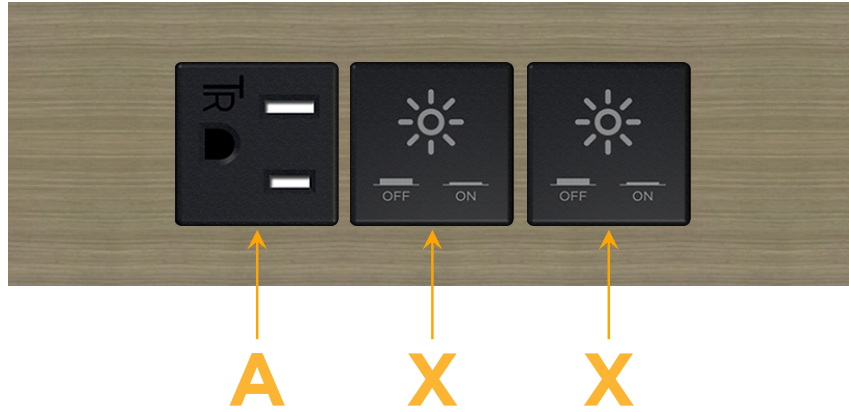

M-POWER-3T

AC POWER & DATA CONNECTIVITY SOLUTION

M-POWER-3T-AXX-BZ5AATP

Distributed by

Mormax Company, Inc.

8 Westchester Plaza

Elmsford, NY 10523

914-699-0101

sales@mormax.com

mormax.com

Metro Light & Power's line of power & data solutions offers sophisticated design elements combined with greater ease of installation. Streamlined and low-profile, enhanced by side-exiting cords, our outlets advance the industry with their cutting edge look and feel. We believe flexibility is key, and we provide a variety of mounting options, including the ability to mount in limited spaces. Our outlets are available in many finishes and configurations, in addition to a custom color and finish capability for our clients.

Trim Plate Finish: **ANTIQUED ARCHITECTURAL BRONZE (ABS)**

Custom Finishes Available

M-POWER-3T-AXX-BZ5AATP

Features:

Module/Port Options:

- **A** Tamper Resistant AC Receptacle
- **E** USB-A & USB-C (20W)
- **M** Double USB-A (Fast Charging Ports - 18W)
- **H** HDMI
- **6** CAT 6
- **12** RJ 12
- **X** Switched AC
- **Y** 3-Way Switch (Low Voltage)
- **V** USB-C (45W High Speed Charging Port)
- **S** USB-C (25W High Speed Charging Port)
- **R** Switched AC (Rocker Switch)
- **D** Dimmer Switch

Plug:

Supplied with Low Profile Flat 45° Angle 120 VAC Plug

Optional Standard Straight 120 VAC Plug

Optional Straight 120 VAC Pass-through Plug

- CLEAN, COMPACT DESIGN
- STREAMLINED
- LOW PROFILE
- SIDE-EXITING CORDS
- PLUG & PLAY
- 6' AC CORD & PLUG (FLAT PLUG STANDARD)
- CUSTOMIZABLE CONFIGURATIONS AND FINISHES
- UL LISTED FOR MOUNTING IN FURNITURE
- 15A