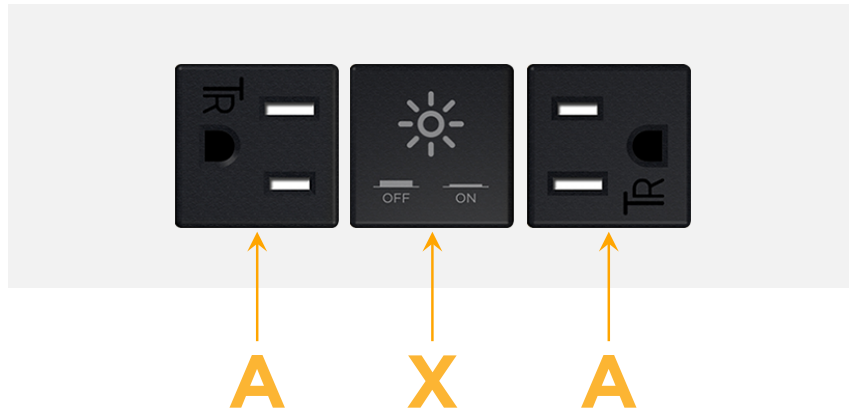

M-POWER-3T

AC POWER & DATA CONNECTIVITY SOLUTION

M-POWER-3T-AXA-WATP

Distributed by

Mormax Company, Inc.

8 Westchester Plaza

Elmsford, NY 10523

914-699-0101

sales@mormax.com

mormax.com

Metro Light & Power's line of power & data solutions offers sophisticated design elements combined with greater ease of installation. Streamlined and low-profile, enhanced by side-exiting cords, our outlets advance the industry with their cutting edge look and feel. We believe flexibility is key, and we provide a variety of mounting options, including the ability to mount in limited spaces. Our outlets are available in many finishes and configurations, in addition to a custom color and finish capability for our clients.

Trim Plate Finish: **WHITE (ABS)**

Custom Finishes Available

M-POWER-3T-AXA-WATP

Features:

Module/Port Options:

- **A** Tamper Resistant AC Receptacle
- **E** USB-A & USB-C (20W)
- **M** Double USB-A (Fast Charging Ports - 18W)
- **H** HDMI
- **6** CAT 6
- **12** RJ 12
- **X** Switched AC
- **Y** 3-Way Switch (Low Voltage)
- **V** USB-C (45W High Speed Charging Port)
- **S** USB-C (25W High Speed Charging Port)
- **R** Switched AC (Rocker Switch)
- **D** Dimmer Switch

Plug:

Supplied with Low Profile Flat 45° Angle 120 VAC Plug

Optional Standard Straight 120 VAC Plug

Optional Straight 120 VAC Pass-through Plug

- CLEAN, COMPACT DESIGN
- STREAMLINED
- LOW PROFILE
- SIDE-EXITING CORDS
- PLUG & PLAY
- 6' AC CORD & PLUG (FLAT PLUG STANDARD)
- CUSTOMIZABLE CONFIGURATIONS AND FINISHES
- UL LISTED FOR MOUNTING IN FURNITURE
- 15A