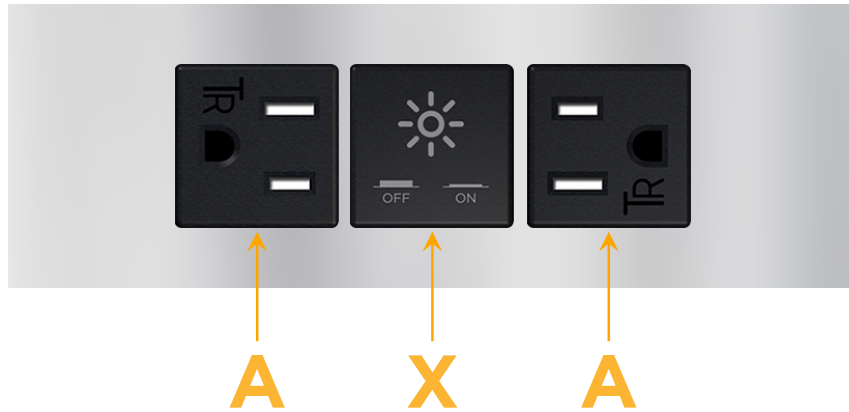

M-POWER-3T

AC POWER & DATA CONNECTIVITY SOLUTION

M-POWER-3T-AXA-SS8TP

Distributed by

Mormax Company, Inc.

8 Westchester Plaza

Elmsford, NY 10523

914-699-0101

sales@mormax.com

mormax.com

Metro Light & Power's line of power & data solutions offers sophisticated design elements combined with greater ease of installation. Streamlined and low-profile, enhanced by side-exiting cords, our outlets advance the industry with their cutting edge look and feel. We believe flexibility is key, and we provide a variety of mounting options, including the ability to mount in limited spaces. Our outlets are available in many finishes and configurations, in addition to a custom color and finish capability for our clients.

Trim Plate Finish: **STAINLESS STEEL MIRROR FINISH**

Custom Finishes Available

M-POWER-3T-AXA-SS8TP

Features:

Module/Port Options:

- **A** Tamper Resistant AC Receptacle
- **E** USB-A & USB-C (20W)
- **M** Double USB-A (Fast Charging Ports - 18W)
- **H** HDMI
- **6** CAT 6
- **12** RJ 12
- **X** Switched AC
- **Y** 3-Way Switch (Low Voltage)
- **V** USB-C (45W High Speed Charging Port)
- **S** USB-C (25W High Speed Charging Port)
- **R** Switched AC (Rocker Switch)
- **D** Dimmer Switch

Plug:

Supplied with Low Profile Flat 45° Angle 120 VAC Plug

Optional Standard Straight 120 VAC Plug

Optional Straight 120 VAC Pass-through Plug

- CLEAN, COMPACT DESIGN
- STREAMLINED
- LOW PROFILE
- SIDE-EXITING CORDS
- PLUG & PLAY
- 6' AC CORD & PLUG (FLAT PLUG STANDARD)
- CUSTOMIZABLE CONFIGURATIONS AND FINISHES
- UL LISTED FOR MOUNTING IN FURNITURE
- 15A