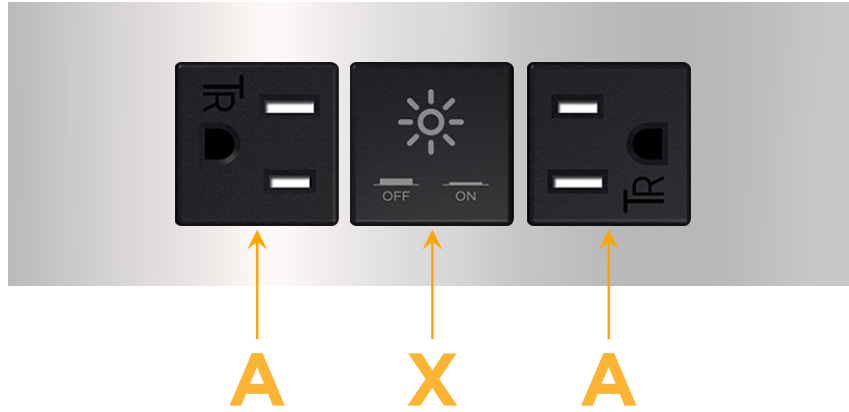

Trim Plate Finish: **CHROME (ABS)**

Custom Finishes Available

M-POWER-3T-AXA-CRATP

Features:

Module/Port Options:

- A** Tamper Resistant AC Receptacle
- E** USB-A & USB-C (20W)
- M** Double USB-A (Fast Charging Ports - 18W)
- H** HDMI
- 6** CAT 6
- 12** RJ 12
- X** Switched AC
- Y** 3-Way Switch (Low Voltage)
- V** USB-C (45W High Speed Charging Port)
- S** USB-C (25W High Speed Charging Port)
- R** Switched AC (Rocker Switch)
- D** Dimmer Switch

Plug:

Supplied with Low Profile Flat 45° Angle 120 VAC Plug

Optional Standard Straight 120 VAC Plug

Optional Straight 120 VAC Pass-through Plug

- CLEAN, COMPACT DESIGN
- STREAMLINED
- LOW PROFILE
- SIDE-EXITING CORDS
- PLUG & PLAY
- 6' AC CORD & PLUG (FLAT PLUG STANDARD)
- CUSTOMIZABLE CONFIGURATIONS AND FINISHES
- UL LISTED FOR MOUNTING IN FURNITURE
- 15A

M-POWER-3T

AC POWER & DATA CONNECTIVITY SOLUTION

M-POWER-3T-AXA-CRATP

Specs:

Modules/Ports:

- A** Tamper Resistant AC Receptacle
- X** Switched AC

Distributed by

Mormax Company, Inc.