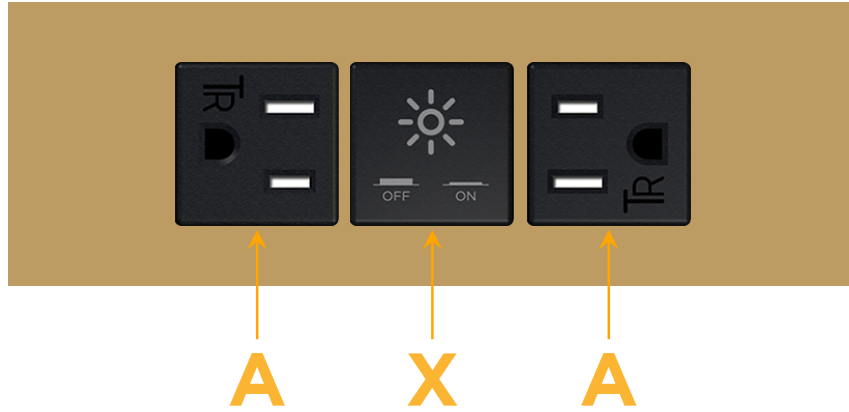

M-POWER-3T

AC POWER & DATA CONNECTIVITY SOLUTION

M-POWER-3T-AXA-BZATP

Distributed by

Mormax Company, Inc.

8 Westchester Plaza

Elmsford, NY 10523

914-699-0101

sales@mormax.com

mormax.com

Metro Light & Power's line of power & data solutions offers sophisticated design elements combined with greater ease of installation. Streamlined and low-profile, enhanced by side-exiting cords, our outlets advance the industry with their cutting edge look and feel. We believe flexibility is key, and we provide a variety of mounting options, including the ability to mount in limited spaces. Our outlets are available in many finishes and configurations, in addition to a custom color and finish capability for our clients.

Trim Plate Finish: **STANDARD BRONZE (ABS)**

Custom Finishes Available

M-POWER-3T-AXA-BZATP

Features:

Module/Port Options:

- **A** Tamper Resistant AC Receptacle
- **E** USB-A & USB-C (20W)
- **M** Double USB-A (Fast Charging Ports - 18W)
- **H** HDMI
- **6** CAT 6
- **12** RJ 12
- **X** Switched AC
- **Y** 3-Way Switch (Low Voltage)
- **V** USB-C (45W High Speed Charging Port)
- **S** USB-C (25W High Speed Charging Port)
- **R** Switched AC (Rocker Switch)
- **D** Dimmer Switch

Plug:

Supplied with Low Profile Flat 45° Angle 120 VAC Plug

Optional Standard Straight 120 VAC Plug

Optional Straight 120 VAC Pass-through Plug

- CLEAN, COMPACT DESIGN
- STREAMLINED
- LOW PROFILE
- SIDE-EXITING CORDS
- PLUG & PLAY
- 6' AC CORD & PLUG (FLAT PLUG STANDARD)
- CUSTOMIZABLE CONFIGURATIONS AND FINISHES
- UL LISTED FOR MOUNTING IN FURNITURE
- 15A