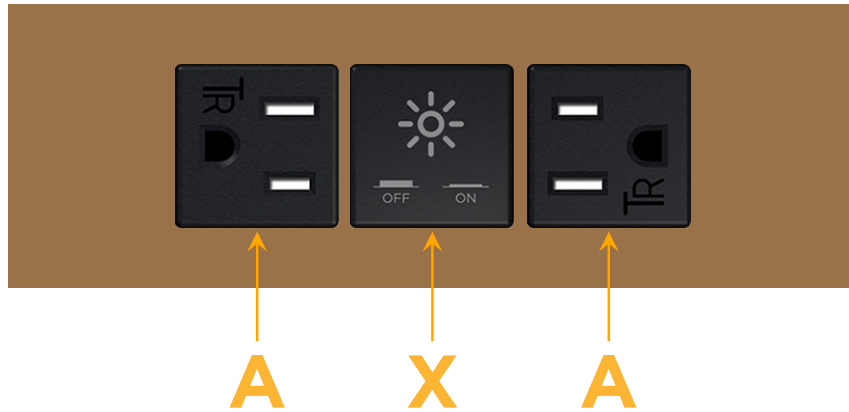

M-POWER-3T

AC POWER & DATA CONNECTIVITY SOLUTION

M-POWER-3T-AXA-BZ5ATP

Distributed by

Mormax Company, Inc.

8 Westchester Plaza

Elmsford, NY 10523

914-699-0101

sales@mormax.com

mormax.com

Metro Light & Power's line of power & data solutions offers sophisticated design elements combined with greater ease of installation. Streamlined and low-profile, enhanced by side-exiting cords, our outlets advance the industry with their cutting edge look and feel. We believe flexibility is key, and we provide a variety of mounting options, including the ability to mount in limited spaces. Our outlets are available in many finishes and configurations, in addition to a custom color and finish capability for our clients.

Trim Plate Finish: **ARCHITECTURAL BRONZE (ABS)**

Custom Finishes Available

M-POWER-3T-AXA-BZ5ATP

Features:

Module/Port Options:

- **A** Tamper Resistant AC Receptacle
- **E** USB-A & USB-C (20W)
- **M** Double USB-A (Fast Charging Ports - 18W)
- **H** HDMI
- **6** CAT 6
- **12** RJ 12
- **X** Switched AC
- **Y** 3-Way Switch (Low Voltage)
- **V** USB-C (45W High Speed Charging Port)
- **S** USB-C (25W High Speed Charging Port)
- **R** Switched AC (Rocker Switch)
- **D** Dimmer Switch

Plug:

Supplied with Low Profile Flat 45° Angle 120 VAC Plug

Optional Standard Straight 120 VAC Plug

Optional Straight 120 VAC Pass-through Plug

- CLEAN, COMPACT DESIGN
- STREAMLINED
- LOW PROFILE
- SIDE-EXITING CORDS
- PLUG & PLAY
- 6' AC CORD & PLUG (FLAT PLUG STANDARD)
- CUSTOMIZABLE CONFIGURATIONS AND FINISHES
- UL LISTED FOR MOUNTING IN FURNITURE
- 15A