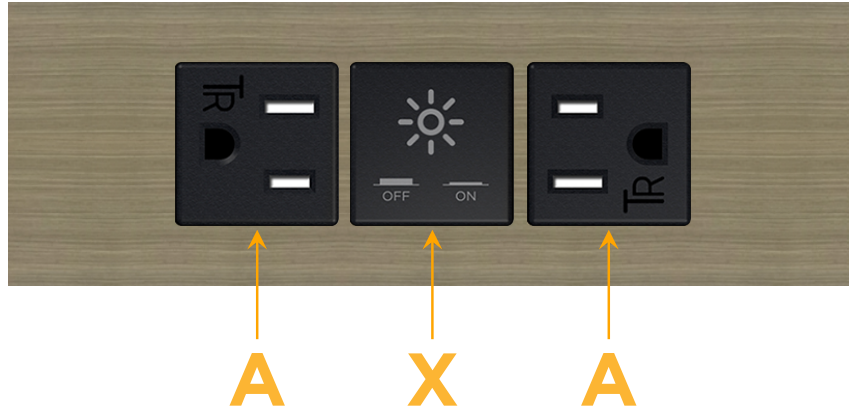

Trim Plate Finish: **ANTIQUED ARCHITECTURAL BRONZE (ABS)**

Custom Finishes Available

M-POWER-3T-AXA-BZ5AATP

Features:

Module/Port Options:

- A** Tamper Resistant AC Receptacle
- E** USB-A & USB-C (20W)
- M** Double USB-A (Fast Charging Ports - 18W)
- H** HDMI
- 6** CAT 6
- 12** RJ 12
- X** Switched AC
- Y** 3-Way Switch (Low Voltage)
- V** USB-C (45W High Speed Charging Port)
- S** USB-C (25W High Speed Charging Port)
- R** Switched AC (Rocker Switch)
- D** Dimmer Switch

Plug:

Supplied with Low Profile Flat 45° Angle 120 VAC Plug

Optional Standard Straight 120 VAC Plug

Optional Straight 120 VAC Pass-through Plug

- CLEAN, COMPACT DESIGN
- STREAMLINED
- LOW PROFILE
- SIDE-EXITING CORDS
- PLUG & PLAY
- 6' AC CORD & PLUG (FLAT PLUG STANDARD)
- CUSTOMIZABLE CONFIGURATIONS AND FINISHES
- UL LISTED FOR MOUNTING IN FURNITURE
- 15A

M-POWER-3T

AC POWER & DATA CONNECTIVITY SOLUTION

M-POWER-3T-AXA-BZ5AATP

Specs:

Modules/Ports:

- A** Tamper Resistant AC Receptacle
- X** Switched AC

Distributed by

Mormax Company, Inc.