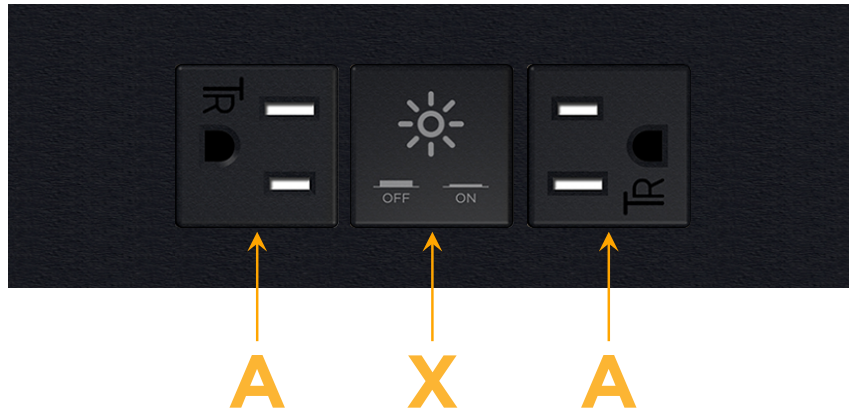

Trim Plate Finish: **BLACK (STEEL)**

Custom Finishes Available

M-POWER-3T-AXA-BTP

Features:

Module/Port Options:

- A** Tamper Resistant AC Receptacle
- E** USB-A & USB-C (20W)
- M** Double USB-A (Fast Charging Ports - 18W)
- H** HDMI
- 6** CAT 6
- 12** RJ 12
- X** Switched AC
- Y** 3-Way Switch (Low Voltage)
- V** USB-C (45W High Speed Charging Port)
- S** USB-C (25W High Speed Charging Port)
- R** Switched AC (Rocker Switch)
- D** Dimmer Switch

Plug:

Supplied with Low Profile Flat 45° Angle 120 VAC Plug

Optional Standard Straight 120 VAC Plug

Optional Straight 120 VAC Pass-through Plug

- CLEAN, COMPACT DESIGN
- STREAMLINED
- LOW PROFILE
- SIDE-EXITING CORDS
- PLUG & PLAY
- 6' AC CORD & PLUG (FLAT PLUG STANDARD)
- CUSTOMIZABLE CONFIGURATIONS AND FINISHES
- UL LISTED FOR MOUNTING IN FURNITURE
- 15A