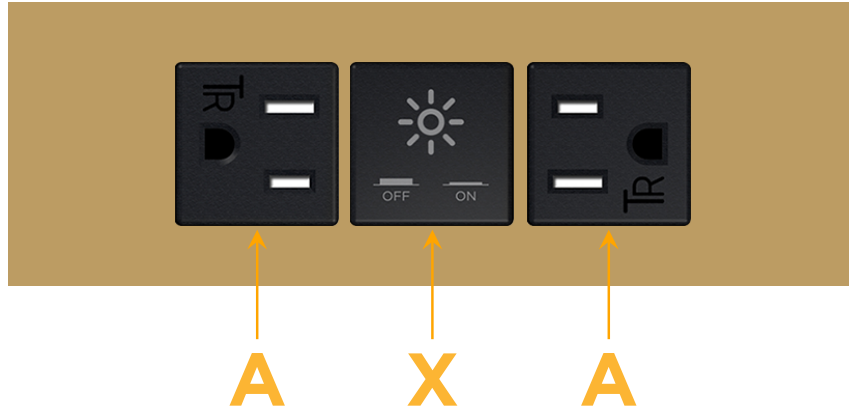

Trim Plate Finish: **BRASS (ABS)**

Custom Finishes Available

M-POWER-3T-AXA-BRATP

Features:

Module/Port Options:

- A** Tamper Resistant AC Receptacle
- E** USB-A & USB-C (20W)
- M** Double USB-A (Fast Charging Ports - 18W)
- H** HDMI
- 6** CAT 6
- 12** RJ 12
- X** Switched AC
- Y** 3-Way Switch (Low Voltage)
- V** USB-C (45W High Speed Charging Port)
- S** USB-C (25W High Speed Charging Port)
- R** Switched AC (Rocker Switch)
- D** Dimmer Switch

Plug:

Supplied with Low Profile Flat 45° Angle 120 VAC Plug

Optional Standard Straight 120 VAC Plug

Optional Straight 120 VAC Pass-through Plug

- CLEAN, COMPACT DESIGN
- STREAMLINED
- LOW PROFILE
- SIDE-EXITING CORDS
- PLUG & PLAY
- 6' AC CORD & PLUG (FLAT PLUG STANDARD)
- CUSTOMIZABLE CONFIGURATIONS AND FINISHES
- UL LISTED FOR MOUNTING IN FURNITURE
- 15A

M-POWER-3T

AC POWER & DATA CONNECTIVITY SOLUTION

M-POWER-3T-AXA-BRATP

Specs:

Modules/Ports:

- A** Tamper Resistant AC Receptacle
- X** Switched AC

Distributed by

Mormax Company, Inc.