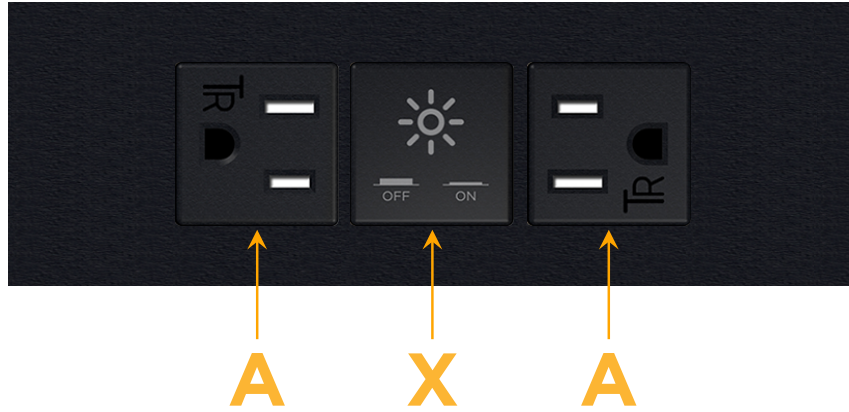

M-POWER-3T

AC POWER & DATA CONNECTIVITY SOLUTION

M-POWER-3T-AXA-B2ATP

Distributed by

Mormax Company, Inc.

8 Westchester Plaza

Elmsford, NY 10523

914-699-0101

sales@mormax.com

mormax.com

Metro Light & Power's line of power & data solutions offers sophisticated design elements combined with greater ease of installation. Streamlined and low-profile, enhanced by side-exiting cords, our outlets advance the industry with their cutting edge look and feel. We believe flexibility is key, and we provide a variety of mounting options, including the ability to mount in limited spaces. Our outlets are available in many finishes and configurations, in addition to a custom color and finish capability for our clients.

Trim Plate Finish: **SATIN BLACK (ABS)**

Custom Finishes Available

M-POWER-3T-AXA-B2ATP

Features:

Module/Port Options:

- **A** Tamper Resistant AC Receptacle
- **E** USB-A & USB-C (20W)
- **M** Double USB-A (Fast Charging Ports - 18W)
- **H** HDMI
- **6** CAT 6
- **12** RJ 12
- **X** Switched AC
- **Y** 3-Way Switch (Low Voltage)
- **V** USB-C (45W High Speed Charging Port)
- **S** USB-C (25W High Speed Charging Port)
- **R** Switched AC (Rocker Switch)
- **D** Dimmer Switch

Plug:

Supplied with Low Profile Flat 45° Angle 120 VAC Plug

Optional Standard Straight 120 VAC Plug

Optional Straight 120 VAC Pass-through Plug

- CLEAN, COMPACT DESIGN
- STREAMLINED
- LOW PROFILE
- SIDE-EXITING CORDS
- PLUG & PLAY
- 6' AC CORD & PLUG (FLAT PLUG STANDARD)
- CUSTOMIZABLE CONFIGURATIONS AND FINISHES
- UL LISTED FOR MOUNTING IN FURNITURE
- 15A