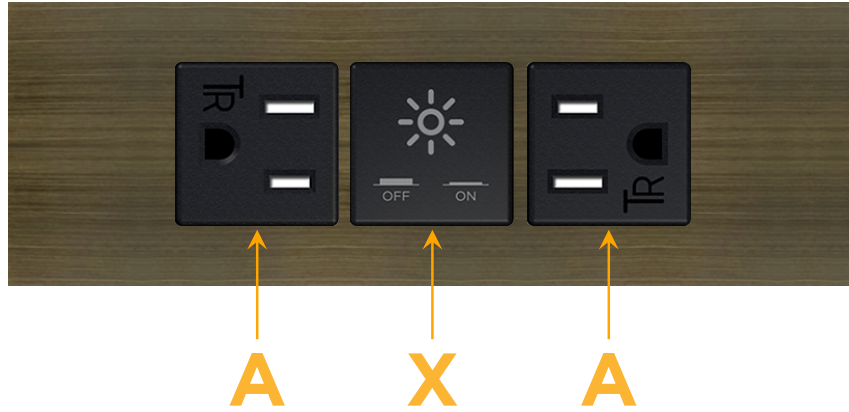

M-POWER-3T

AC POWER & DATA CONNECTIVITY SOLUTION

M-POWER-3T-AXA-APATP

Distributed by

Mormax Company, Inc.

8 Westchester Plaza

Elmsford, NY 10523

914-699-0101

sales@mormax.com

mormax.com

Metro Light & Power's line of power & data solutions offers sophisticated design elements combined with greater ease of installation. Streamlined and low-profile, enhanced by side-exiting cords, our outlets advance the industry with their cutting edge look and feel. We believe flexibility is key, and we provide a variety of mounting options, including the ability to mount in limited spaces. Our outlets are available in many finishes and configurations, in addition to a custom color and finish capability for our clients.

Trim Plate Finish: **SPECIAL ANTIQUE BRONZE (ABS)**

Custom Finishes Available

M-POWER-3T-AXA-APATP

Features:

Module/Port Options:

- **A** Tamper Resistant AC Receptacle
- **E** USB-A & USB-C (20W)
- **M** Double USB-A (Fast Charging Ports - 18W)
- **H** HDMI
- **6** CAT 6
- **12** RJ 12
- **X** Switched AC
- **Y** 3-Way Switch (Low Voltage)
- **V** USB-C (45W High Speed Charging Port)
- **S** USB-C (25W High Speed Charging Port)
- **R** Switched AC (Rocker Switch)
- **D** Dimmer Switch

Plug:

Supplied with Low Profile Flat 45° Angle 120 VAC Plug

Optional Standard Straight 120 VAC Plug

Optional Straight 120 VAC Pass-through Plug

- CLEAN, COMPACT DESIGN
- STREAMLINED
- LOW PROFILE
- SIDE-EXITING CORDS
- PLUG & PLAY
- 6' AC CORD & PLUG (FLAT PLUG STANDARD)
- CUSTOMIZABLE CONFIGURATIONS AND FINISHES
- UL LISTED FOR MOUNTING IN FURNITURE
- 15A