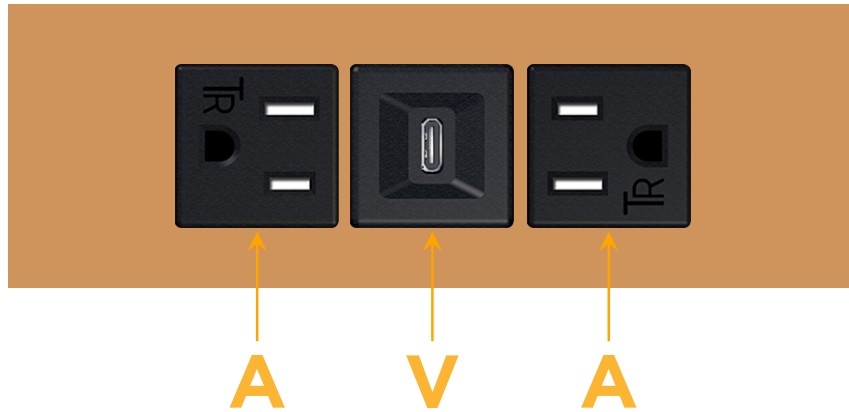

Trim Plate Finish: **SOLID COPPER**

Custom Finishes Available

M-POWER-3T-AVA-CTP

Features:

**Module/Port Options:**

- A** Tamper Resistant AC Receptacle
- E** USB-A & USB-C (20W)
- M** Double USB-A (Fast Charging Ports - 18W)
- H** HDMI
- 6** CAT 6
- 12** RJ 12
- X** Switched AC
- Y** 3-Way Switch (Low Voltage)
- V** USB-C (45W High Speed Charging Port)
- S** USB-C (25W High Speed Charging Port)
- R** Switched AC (Rocker Switch)
- D** Dimmer Switch

**Plug:**

Supplied with Low Profile Flat 45° Angle 120 VAC Plug

Optional Standard Straight 120 VAC Plug

Optional Straight 120 VAC Pass-through Plug

- CLEAN, COMPACT DESIGN
- STREAMLINED
- LOW PROFILE
- SIDE-EXITING CORDS
- PLUG & PLAY
- 6' AC CORD & PLUG (FLAT PLUG STANDARD)
- CUSTOMIZABLE CONFIGURATIONS AND FINISHES
- UL LISTED FOR MOUNTING IN FURNITURE
- 15A

sales@mormax.com

mormax.com

Specs:

**Modules/Ports:**

- A** Tamper Resistant AC Receptacle
- V** USB-C (45W High Speed Charging Port)