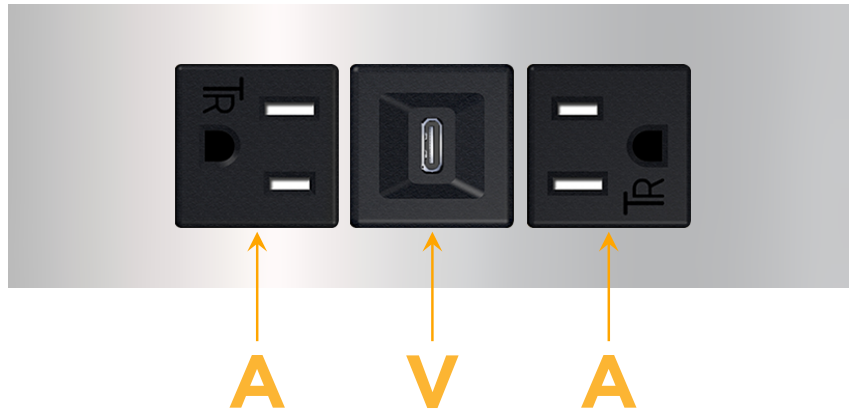

M-POWER-3T

AC POWER & DATA CONNECTIVITY SOLUTION

M-POWER-3T-AVA-CRATP

Distributed by

Mormax Company, Inc.

8 Westchester Plaza

Elmsford, NY 10523

914-699-0101

sales@mormax.com

mormax.com

Metro Light & Power's line of power & data solutions offers sophisticated design elements combined with greater ease of installation. Streamlined and low-profile, enhanced by side-exiting cords, our outlets advance the industry with their cutting edge look and feel. We believe flexibility is key, and we provide a variety of mounting options, including the ability to mount in limited spaces. Our outlets are available in many finishes and configurations, in addition to a custom color and finish capability for our clients.

Trim Plate Finish: **CHROME (ABS)**

Custom Finishes Available

M-POWER-3T-AVA-CRATP

Features:

Module/Port Options:

- **A** Tamper Resistant AC Receptacle
- **E** USB-A & USB-C (20W)
- **M** Double USB-A (Fast Charging Ports - 18W)
- **H** HDMI
- **6** CAT 6
- **12** RJ 12
- **X** Switched AC
- **Y** 3-Way Switch (Low Voltage)
- **V** USB-C (45W High Speed Charging Port)
- **S** USB-C (25W High Speed Charging Port)
- **R** Switched AC (Rocker Switch)
- **D** Dimmer Switch

Plug:

Supplied with Low Profile Flat 45° Angle 120 VAC Plug

Optional Standard Straight 120 VAC Plug

Optional Straight 120 VAC Pass-through Plug

- CLEAN, COMPACT DESIGN
- STREAMLINED
- LOW PROFILE
- SIDE-EXITING CORDS
- PLUG & PLAY
- 6' AC CORD & PLUG (FLAT PLUG STANDARD)
- CUSTOMIZABLE CONFIGURATIONS AND FINISHES
- UL LISTED FOR MOUNTING IN FURNITURE
- 15A