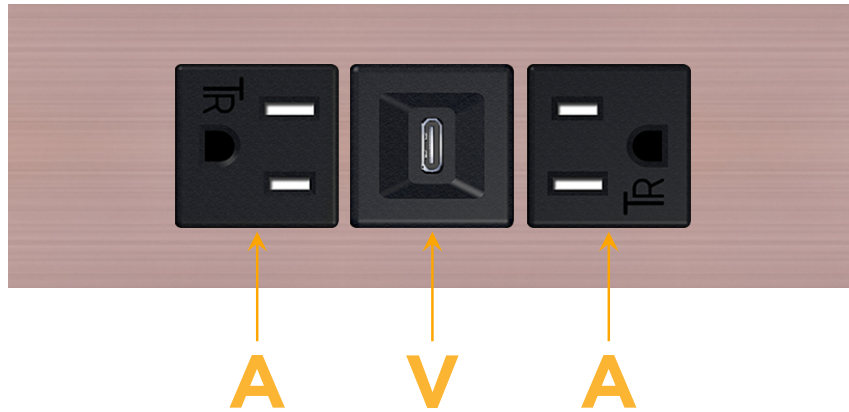

M-POWER-3T

AC POWER & DATA CONNECTIVITY SOLUTION

M-POWER-3T-AVA-CHATP

Distributed by

Mormax Company, Inc.

8 Westchester Plaza

Elmsford, NY 10523

914-699-0101

sales@mormax.com

mormax.com

Metro Light & Power's line of power & data solutions offers sophisticated design elements combined with greater ease of installation. Streamlined and low-profile, enhanced by side-exiting cords, our outlets advance the industry with their cutting edge look and feel. We believe flexibility is key, and we provide a variety of mounting options, including the ability to mount in limited spaces. Our outlets are available in many finishes and configurations, in addition to a custom color and finish capability for our clients.

Trim Plate Finish: **CHAMPAGNE (ABS)**

Custom Finishes Available

M-POWER-3T-AVA-CHATP

Features:

Module/Port Options:

- **A** Tamper Resistant AC Receptacle
- **E** USB-A & USB-C (20W)
- **M** Double USB-A (Fast Charging Ports - 18W)
- **H** HDMI
- **6** CAT 6
- **12** RJ 12
- **X** Switched AC
- **Y** 3-Way Switch (Low Voltage)
- **V** USB-C (45W High Speed Charging Port)
- **S** USB-C (25W High Speed Charging Port)
- **R** Switched AC (Rocker Switch)
- **D** Dimmer Switch

Plug:

Supplied with Low Profile Flat 45° Angle 120 VAC Plug

Optional Standard Straight 120 VAC Plug

Optional Straight 120 VAC Pass-through Plug

- CLEAN, COMPACT DESIGN
- STREAMLINED
- LOW PROFILE
- SIDE-EXITING CORDS
- PLUG & PLAY
- 6' AC CORD & PLUG (FLAT PLUG STANDARD)
- CUSTOMIZABLE CONFIGURATIONS AND FINISHES
- UL LISTED FOR MOUNTING IN FURNITURE
- 15A