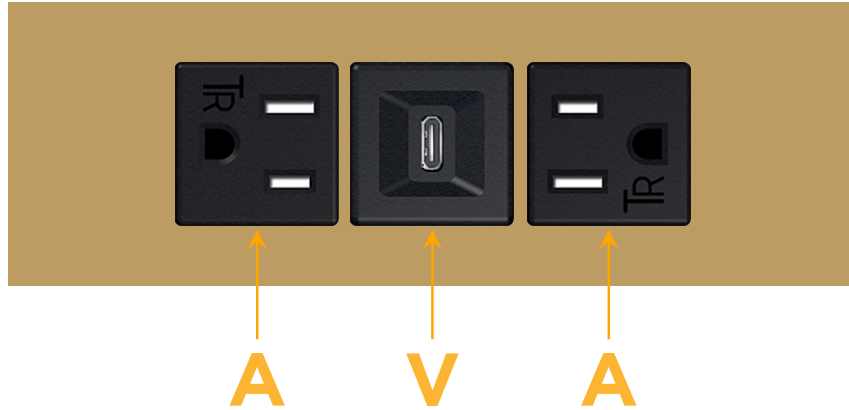

Trim Plate Finish: **STANDARD BRONZE (ABS)**

Custom Finishes Available

M-POWER-3T-AVA-BZATP

Features:

**Module/Port Options:**

- A** Tamper Resistant AC Receptacle
- E** USB-A & USB-C (20W)
- M** Double USB-A (Fast Charging Ports - 18W)
- H** HDMI
- 6** CAT 6
- 12** RJ 12
- X** Switched AC
- Y** 3-Way Switch (Low Voltage)
- V** USB-C (45W High Speed Charging Port)
- S** USB-C (25W High Speed Charging Port)
- R** Switched AC (Rocker Switch)
- D** Dimmer Switch

**Plug:**

Supplied with Low Profile Flat 45° Angle 120 VAC Plug

Optional Standard Straight 120 VAC Plug

Optional Straight 120 VAC Pass-through Plug

- CLEAN, COMPACT DESIGN
- STREAMLINED
- LOW PROFILE
- SIDE-EXITING CORDS
- PLUG & PLAY
- 6' AC CORD & PLUG (FLAT PLUG STANDARD)
- CUSTOMIZABLE CONFIGURATIONS AND FINISHES
- UL LISTED FOR MOUNTING IN FURNITURE
- 15A

# M-POWER-3T

AC POWER & DATA CONNECTIVITY SOLUTION

M-POWER-3T-AVA-BZATP

Specs:

**Modules/Ports:**

- A** Tamper Resistant AC Receptacle
- V** USB-C (45W High Speed Charging Port)

Distributed by

Mormax Company, Inc.