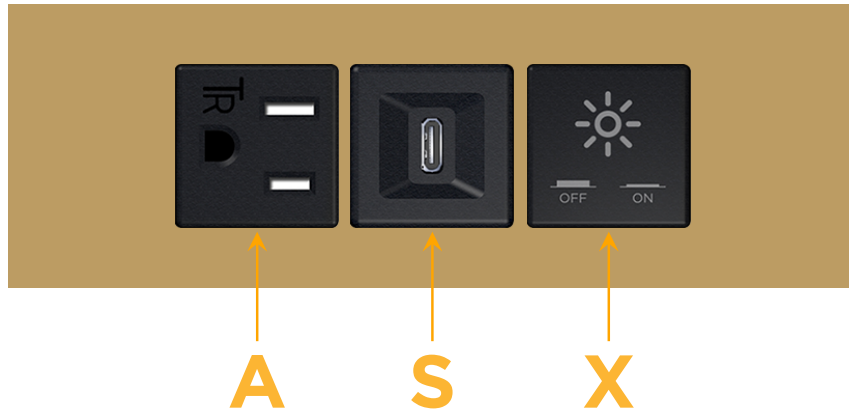

Trim Plate Finish: **STANDARD BRONZE (ABS)**

Custom Finishes Available

M-POWER-3T-ASX-BZATP

Features:

**Module/Port Options:**

- A** Tamper Resistant AC Receptacle
- E** USB-A & USB-C (20W)
- M** Double USB-A (Fast Charging Ports - 18W)
- H** HDMI
- 6** CAT 6
- 12** RJ 12
- X** Switched AC
- Y** 3-Way Switch (Low Voltage)
- V** USB-C (45W High Speed Charging Port)
- S** USB-C (25W High Speed Charging Port)
- R** Switched AC (Rocker Switch)
- D** Dimmer Switch

**Plug:**

Supplied with Low Profile Flat 45° Angle 120 VAC Plug

Optional Standard Straight 120 VAC Plug

Optional Straight 120 VAC Pass-through Plug

- CLEAN, COMPACT DESIGN
- STREAMLINED
- LOW PROFILE
- SIDE-EXITING CORDS
- PLUG & PLAY
- 6' AC CORD & PLUG (FLAT PLUG STANDARD)
- CUSTOMIZABLE CONFIGURATIONS AND FINISHES
- UL LISTED FOR MOUNTING IN FURNITURE
- 15A

sales@mormax.com

mormax.com

Specs:

**Modules/Ports:**

- A** Tamper Resistant AC Receptacle
- S** USB-C (25W High Speed Charging Port)
- X** Switched AC