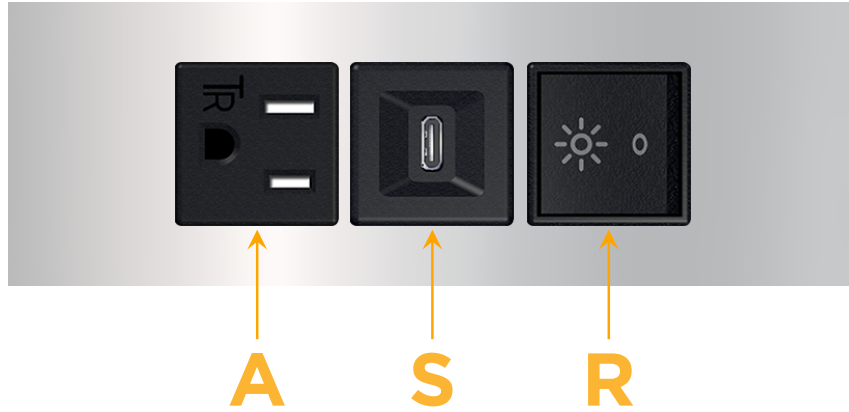

Trim Plate Finish: **CHROME (ABS)**

Custom Finishes Available

M-POWER-3T-ASR-CRATP

Features:

**Module/Port Options:**

- A** Tamper Resistant AC Receptacle
- E** USB-A & USB-C (20W)
- M** Double USB-A (Fast Charging Ports - 18W)
- H** HDMI
- 6** CAT 6
- 12** RJ 12
- X** Switched AC
- Y** 3-Way Switch (Low Voltage)
- V** USB-C (45W High Speed Charging Port)
- S** USB-C (25W High Speed Charging Port)
- R** Switched AC (Rocker Switch)
- D** Dimmer Switch

**Plug:**

Supplied with Low Profile Flat 45° Angle 120 VAC Plug

Optional Standard Straight 120 VAC Plug

Optional Straight 120 VAC Pass-through Plug

- CLEAN, COMPACT DESIGN
- STREAMLINED
- LOW PROFILE
- SIDE-EXITING CORDS
- PLUG & PLAY
- 6' AC CORD & PLUG (FLAT PLUG STANDARD)
- CUSTOMIZABLE CONFIGURATIONS AND FINISHES
- UL LISTED FOR MOUNTING IN FURNITURE
- 15A

sales@mormax.com

mormax.com

Specs:

**Modules/Ports:**

- A** Tamper Resistant AC Receptacle
- S** USB-C (25W High Speed Charging Port)
- R** Switched AC (Rocker Switch)