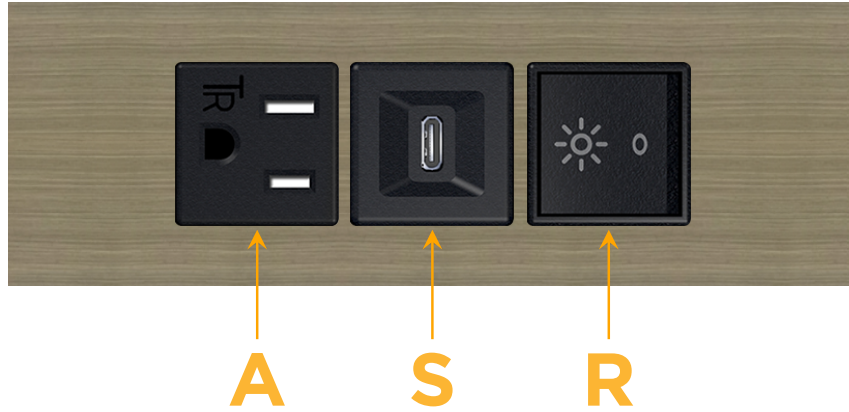

M-POWER-3T

AC POWER & DATA CONNECTIVITY SOLUTION

M-POWER-3T-ASR-BZ5AATP

Distributed by

Mormax Company, Inc.

8 Westchester Plaza

Elmsford, NY 10523

914-699-0101

sales@mormax.com

mormax.com

Metro Light & Power's line of power & data solutions offers sophisticated design elements combined with greater ease of installation. Streamlined and low-profile, enhanced by side-exiting cords, our outlets advance the industry with their cutting edge look and feel. We believe flexibility is key, and we provide a variety of mounting options, including the ability to mount in limited spaces. Our outlets are available in many finishes and configurations, in addition to a custom color and finish capability for our clients.

Trim Plate Finish: **ANTIQUED ARCHITECTURAL BRONZE (ABS)**

Custom Finishes Available

M-POWER-3T-ASR-BZ5AATP

Features:

Module/Port Options:

- **A** Tamper Resistant AC Receptacle
- **E** USB-A & USB-C (20W)
- **M** Double USB-A (Fast Charging Ports - 18W)
- **H** HDMI
- **6** CAT 6
- **12** RJ 12
- **X** Switched AC
- **Y** 3-Way Switch (Low Voltage)
- **V** USB-C (45W High Speed Charging Port)
- **S** USB-C (25W High Speed Charging Port)
- **R** Switched AC (Rocker Switch)
- **D** Dimmer Switch

Plug:

Supplied with Low Profile Flat 45° Angle 120 VAC Plug

Optional Standard Straight 120 VAC Plug

Optional Straight 120 VAC Pass-through Plug

- CLEAN, COMPACT DESIGN
- STREAMLINED
- LOW PROFILE
- SIDE-EXITING CORDS
- PLUG & PLAY
- 6' AC CORD & PLUG (FLAT PLUG STANDARD)
- CUSTOMIZABLE CONFIGURATIONS AND FINISHES
- UL LISTED FOR MOUNTING IN FURNITURE
- 15A