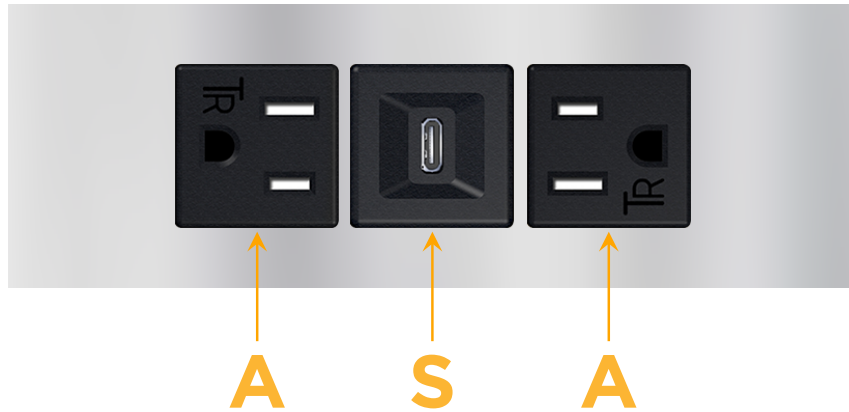

M-POWER-3T

AC POWER & DATA CONNECTIVITY SOLUTION

M-POWER-3T-ASA-SS8TP

Distributed by

Mormax Company, Inc.

8 Westchester Plaza

Elmsford, NY 10523

914-699-0101

sales@mormax.com

mormax.com

Metro Light & Power's line of power & data solutions offers sophisticated design elements combined with greater ease of installation. Streamlined and low-profile, enhanced by side-exiting cords, our outlets advance the industry with their cutting edge look and feel. We believe flexibility is key, and we provide a variety of mounting options, including the ability to mount in limited spaces. Our outlets are available in many finishes and configurations, in addition to a custom color and finish capability for our clients.

Trim Plate Finish: **STAINLESS STEEL MIRROR FINISH**

Custom Finishes Available

M-POWER-3T-ASA-SS8TP

Features:

Module/Port Options:

- **A** Tamper Resistant AC Receptacle
- **E** USB-A & USB-C (20W)
- **M** Double USB-A (Fast Charging Ports - 18W)
- **H** HDMI
- **6** CAT 6
- **12** RJ 12
- **X** Switched AC
- **Y** 3-Way Switch (Low Voltage)
- **V** USB-C (45W High Speed Charging Port)
- **S** USB-C (25W High Speed Charging Port)
- **R** Switched AC (Rocker Switch)
- **D** Dimmer Switch

Plug:

Supplied with Low Profile Flat 45° Angle 120 VAC Plug

Optional Standard Straight 120 VAC Plug

Optional Straight 120 VAC Pass-through Plug

- CLEAN, COMPACT DESIGN
- STREAMLINED
- LOW PROFILE
- SIDE-EXITING CORDS
- PLUG & PLAY
- 6' AC CORD & PLUG (FLAT PLUG STANDARD)
- CUSTOMIZABLE CONFIGURATIONS AND FINISHES
- UL LISTED FOR MOUNTING IN FURNITURE
- 15A