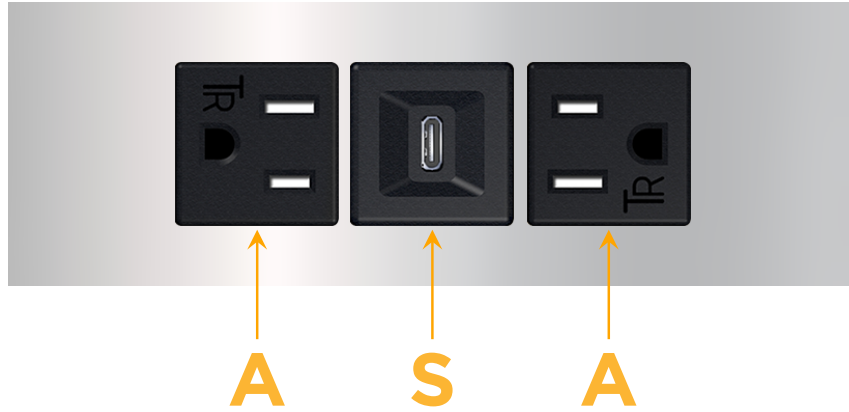

Trim Plate Finish: **CHROME (ABS)**

Custom Finishes Available

M-POWER-3T-ASA-CRATP

Features:

**Module/Port Options:**

- A** Tamper Resistant AC Receptacle
- E** USB-A & USB-C (20W)
- M** Double USB-A (Fast Charging Ports - 18W)
- H** HDMI
- 6** CAT 6
- 12** RJ 12
- X** Switched AC
- Y** 3-Way Switch (Low Voltage)
- V** USB-C (45W High Speed Charging Port)
- S** USB-C (25W High Speed Charging Port)
- R** Switched AC (Rocker Switch)
- D** Dimmer Switch

**Plug:**

Supplied with Low Profile Flat 45° Angle 120 VAC Plug

Optional Standard Straight 120 VAC Plug

Optional Straight 120 VAC Pass-through Plug

- CLEAN, COMPACT DESIGN
- STREAMLINED
- LOW PROFILE
- SIDE-EXITING CORDS
- PLUG & PLAY
- 6' AC CORD & PLUG (FLAT PLUG STANDARD)
- CUSTOMIZABLE CONFIGURATIONS AND FINISHES
- UL LISTED FOR MOUNTING IN FURNITURE
- 15A

# M-POWER-3T

AC POWER & DATA CONNECTIVITY SOLUTION

M-POWER-3T-ASA-CRATP

Specs:

**Modules/Ports:**

- A** Tamper Resistant AC Receptacle
- S** USB-C (25W High Speed Charging Port)

Distributed by

Mormax Company, Inc.