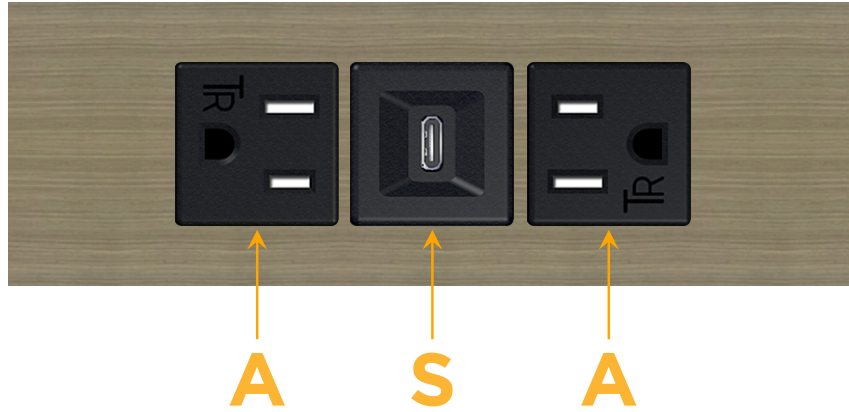

M-POWER-3T

AC POWER & DATA CONNECTIVITY SOLUTION

M-POWER-3T-ASA-BZ5AATP

Distributed by

Mormax Company, Inc.

8 Westchester Plaza

Elmsford, NY 10523

914-699-0101

sales@mormax.com

mormax.com

Metro Light & Power's line of power & data solutions offers sophisticated design elements combined with greater ease of installation. Streamlined and low-profile, enhanced by side-exiting cords, our outlets advance the industry with their cutting edge look and feel. We believe flexibility is key, and we provide a variety of mounting options, including the ability to mount in limited spaces. Our outlets are available in many finishes and configurations, in addition to a custom color and finish capability for our clients.

Trim Plate Finish: **ANTIQUED ARCHITECTURAL BRONZE (ABS)**

Custom Finishes Available

M-POWER-3T-ASA-BZ5AATP

Features:

Module/Port Options:

- **A** Tamper Resistant AC Receptacle
- **E** USB-A & USB-C (20W)
- **M** Double USB-A (Fast Charging Ports - 18W)
- **H** HDMI
- **6** CAT 6
- **12** RJ 12
- **X** Switched AC
- **Y** 3-Way Switch (Low Voltage)
- **V** USB-C (45W High Speed Charging Port)
- **S** USB-C (25W High Speed Charging Port)
- **R** Switched AC (Rocker Switch)
- **D** Dimmer Switch

Plug:

Supplied with Low Profile Flat 45° Angle 120 VAC Plug

Optional Standard Straight 120 VAC Plug

Optional Straight 120 VAC Pass-through Plug

- CLEAN, COMPACT DESIGN
- STREAMLINED
- LOW PROFILE
- SIDE-EXITING CORDS
- PLUG & PLAY
- 6' AC CORD & PLUG (FLAT PLUG STANDARD)
- CUSTOMIZABLE CONFIGURATIONS AND FINISHES
- UL LISTED FOR MOUNTING IN FURNITURE
- 15A