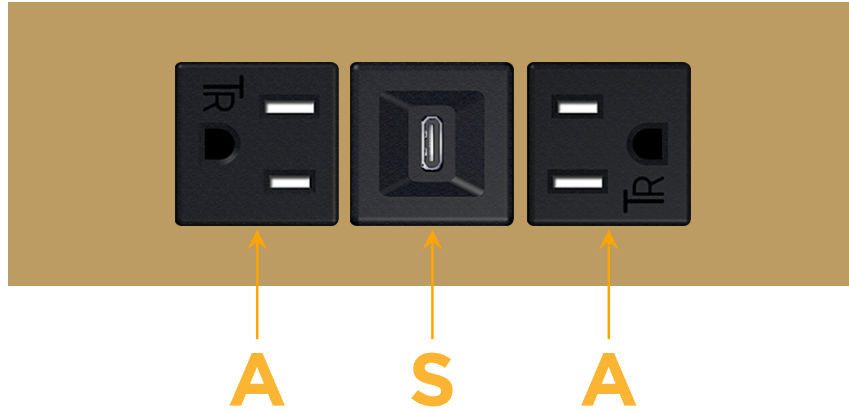

M-POWER-3T

AC POWER & DATA CONNECTIVITY SOLUTION

M-POWER-3T-ASA-BRATP

Distributed by

Mormax Company, Inc.

8 Westchester Plaza

Elmsford, NY 10523

914-699-0101

sales@mormax.com

mormax.com

Metro Light & Power's line of power & data solutions offers sophisticated design elements combined with greater ease of installation. Streamlined and low-profile, enhanced by side-exiting cords, our outlets advance the industry with their cutting edge look and feel. We believe flexibility is key, and we provide a variety of mounting options, including the ability to mount in limited spaces. Our outlets are available in many finishes and configurations, in addition to a custom color and finish capability for our clients.

Trim Plate Finish: **BRASS (ABS)**

Custom Finishes Available

M-POWER-3T-ASA-BRATP

Features:

Module/Port Options:

- **A** Tamper Resistant AC Receptacle
- **E** USB-A & USB-C (20W)
- **M** Double USB-A (Fast Charging Ports - 18W)
- **H** HDMI
- **6** CAT 6
- **12** RJ 12
- **X** Switched AC
- **Y** 3-Way Switch (Low Voltage)
- **V** USB-C (45W High Speed Charging Port)
- **S** USB-C (25W High Speed Charging Port)
- **R** Switched AC (Rocker Switch)
- **D** Dimmer Switch

Plug:

Supplied with Low Profile Flat 45° Angle 120 VAC Plug

Optional Standard Straight 120 VAC Plug

Optional Straight 120 VAC Pass-through Plug

- CLEAN, COMPACT DESIGN
- STREAMLINED
- LOW PROFILE
- SIDE-EXITING CORDS
- PLUG & PLAY
- 6' AC CORD & PLUG (FLAT PLUG STANDARD)
- CUSTOMIZABLE CONFIGURATIONS AND FINISHES
- UL LISTED FOR MOUNTING IN FURNITURE
- 15A