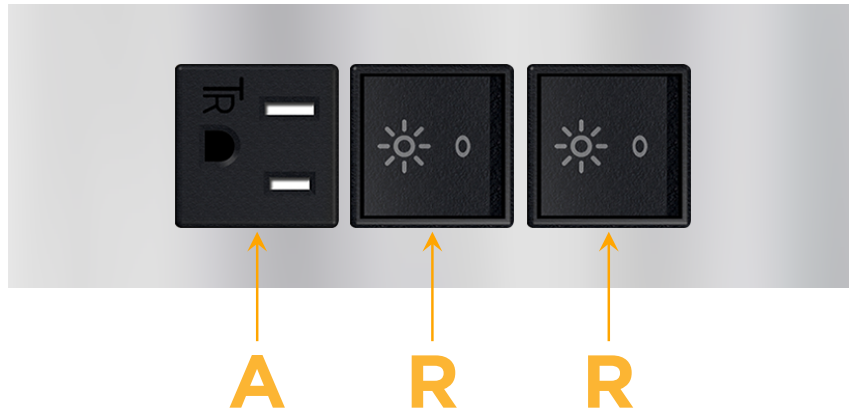

M-POWER-3T

AC POWER & DATA CONNECTIVITY SOLUTION

M-POWER-3T-ARR-SS8TP

Distributed by

Mormax Company, Inc.

8 Westchester Plaza

Elmsford, NY 10523

914-699-0101

sales@mormax.com

mormax.com

Metro Light & Power's line of power & data solutions offers sophisticated design elements combined with greater ease of installation. Streamlined and low-profile, enhanced by side-exiting cords, our outlets advance the industry with their cutting edge look and feel. We believe flexibility is key, and we provide a variety of mounting options, including the ability to mount in limited spaces. Our outlets are available in many finishes and configurations, in addition to a custom color and finish capability for our clients.

Trim Plate Finish: **STAINLESS STEEL MIRROR FINISH**

Custom Finishes Available

M-POWER-3T-ARR-SS8TP

Features:

Module/Port Options:

- **A** Tamper Resistant AC Receptacle
- **E** USB-A & USB-C (20W)
- **M** Double USB-A (Fast Charging Ports - 18W)
- **H** HDMI
- **6** CAT 6
- **12** RJ 12
- **X** Switched AC
- **Y** 3-Way Switch (Low Voltage)
- **V** USB-C (45W High Speed Charging Port)
- **S** USB-C (25W High Speed Charging Port)
- **R** Switched AC (Rocker Switch)
- **D** Dimmer Switch

Plug:

Supplied with Low Profile Flat 45° Angle 120 VAC Plug

Optional Standard Straight 120 VAC Plug

Optional Straight 120 VAC Pass-through Plug

- CLEAN, COMPACT DESIGN
- STREAMLINED
- LOW PROFILE
- SIDE-EXITING CORDS
- PLUG & PLAY
- 6' AC CORD & PLUG (FLAT PLUG STANDARD)
- CUSTOMIZABLE CONFIGURATIONS AND FINISHES
- UL LISTED FOR MOUNTING IN FURNITURE
- 15A