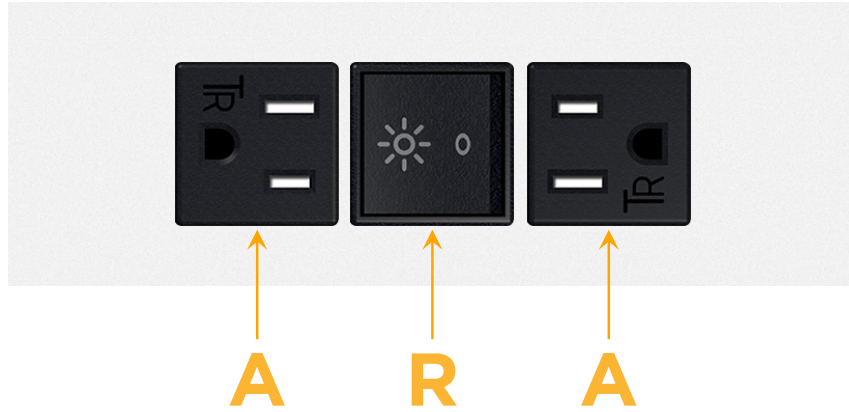

Trim Plate Finish: **WHITE (STEEL)**

Custom Finishes Available

M-POWER-3T-ARA-WTP

Features:

Module/Port Options:

- A** Tamper Resistant AC Receptacle
- E** USB-A & USB-C (20W)
- M** Double USB-A (Fast Charging Ports - 18W)
- H** HDMI
- 6** CAT 6
- 12** RJ 12
- X** Switched AC
- Y** 3-Way Switch (Low Voltage)
- V** USB-C (45W High Speed Charging Port)
- S** USB-C (25W High Speed Charging Port)
- R** Switched AC (Rocker Switch)
- D** Dimmer Switch

Plug:

Supplied with Low Profile Flat 45° Angle 120 VAC Plug

Optional Standard Straight 120 VAC Plug

Optional Straight 120 VAC Pass-through Plug

- CLEAN, COMPACT DESIGN
- STREAMLINED
- LOW PROFILE
- SIDE-EXITING CORDS
- PLUG & PLAY
- 6' AC CORD & PLUG (FLAT PLUG STANDARD)
- CUSTOMIZABLE CONFIGURATIONS AND FINISHES
- UL LISTED FOR MOUNTING IN FURNITURE
- 15A

sales@mormax.com

mormax.com

Specs:

Modules/Ports:

- A** Tamper Resistant AC Receptacle
- R** Switched AC (Rocker Switch)