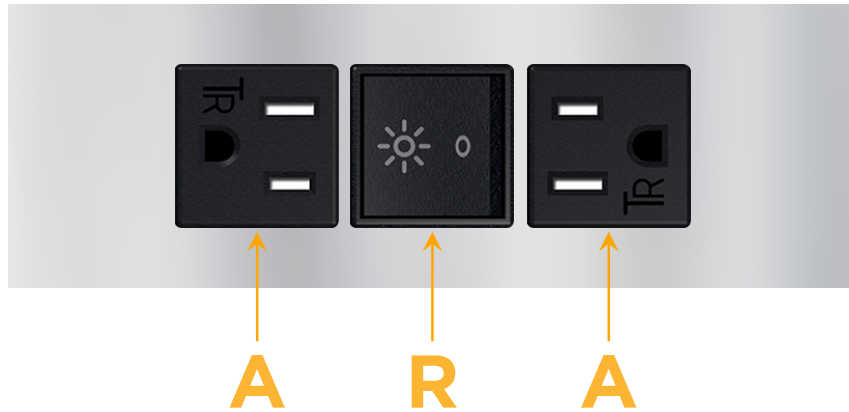

M-POWER-3T

AC POWER & DATA CONNECTIVITY SOLUTION

M-POWER-3T-ARA-SS8TP

Distributed by

Mormax Company, Inc.

8 Westchester Plaza

Elmsford, NY 10523

914-699-0101

sales@mormax.com

mormax.com

Metro Light & Power's line of power & data solutions offers sophisticated design elements combined with greater ease of installation. Streamlined and low-profile, enhanced by side-exiting cords, our outlets advance the industry with their cutting edge look and feel. We believe flexibility is key, and we provide a variety of mounting options, including the ability to mount in limited spaces. Our outlets are available in many finishes and configurations, in addition to a custom color and finish capability for our clients.

Trim Plate Finish: **STAINLESS STEEL MIRROR FINISH**

Custom Finishes Available

M-POWER-3T-ARA-SS8TP

Features:

Module/Port Options:

- **A** Tamper Resistant AC Receptacle
- **E** USB-A & USB-C (20W)
- **M** Double USB-A (Fast Charging Ports - 18W)
- **H** HDMI
- **6** CAT 6
- **12** RJ 12
- **X** Switched AC
- **Y** 3-Way Switch (Low Voltage)
- **V** USB-C (45W High Speed Charging Port)
- **S** USB-C (25W High Speed Charging Port)
- **R** Switched AC (Rocker Switch)
- **D** Dimmer Switch

Plug:

Supplied with Low Profile Flat 45° Angle 120 VAC Plug

Optional Standard Straight 120 VAC Plug

Optional Straight 120 VAC Pass-through Plug

- CLEAN, COMPACT DESIGN
- STREAMLINED
- LOW PROFILE
- SIDE-EXITING CORDS
- PLUG & PLAY
- 6' AC CORD & PLUG (FLAT PLUG STANDARD)
- CUSTOMIZABLE CONFIGURATIONS AND FINISHES
- UL LISTED FOR MOUNTING IN FURNITURE
- 15A