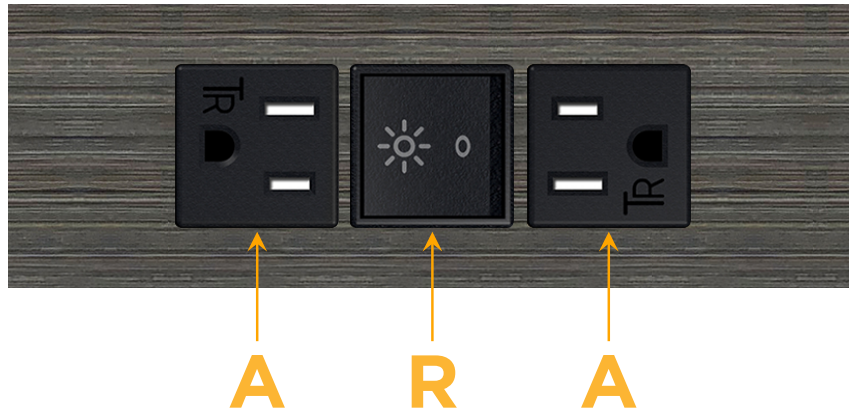

Trim Plate Finish: **GUNMETAL (ABS)**

Custom Finishes Available

M-POWER-3T-ARA-S3ATP

Features:

Module/Port Options:

- A** Tamper Resistant AC Receptacle
- E** USB-A & USB-C (20W)
- M** Double USB-A (Fast Charging Ports - 18W)
- H** HDMI
- 6** CAT 6
- 12** RJ 12
- X** Switched AC
- Y** 3-Way Switch (Low Voltage)
- V** USB-C (45W High Speed Charging Port)
- S** USB-C (25W High Speed Charging Port)
- R** Switched AC (Rocker Switch)
- D** Dimmer Switch

Plug:

Supplied with Low Profile Flat 45° Angle 120 VAC Plug

Optional Standard Straight 120 VAC Plug

Optional Straight 120 VAC Pass-through Plug

- CLEAN, COMPACT DESIGN
- STREAMLINED
- LOW PROFILE
- SIDE-EXITING CORDS
- PLUG & PLAY
- 6' AC CORD & PLUG (FLAT PLUG STANDARD)
- CUSTOMIZABLE CONFIGURATIONS AND FINISHES
- UL LISTED FOR MOUNTING IN FURNITURE
- 15A

sales@mormax.com

mormax.com

Specs:

Modules/Ports:

- A** Tamper Resistant AC Receptacle
- R** Switched AC (Rocker Switch)